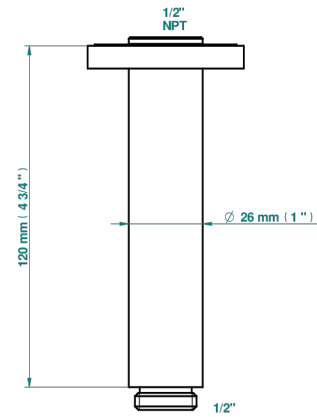

Ø 30 mm (1.18 ")