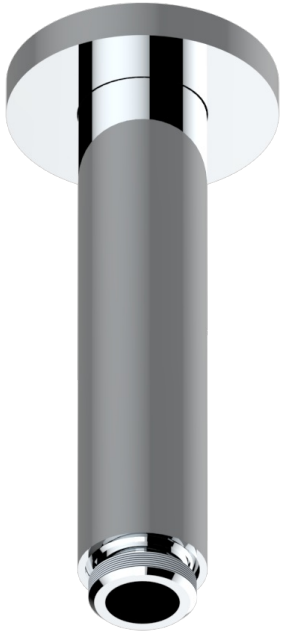

BAMBOU AMBER CRYSTAL

A34-82V/US

Vertical shower arm ceiling mounted 1/2" connection

THG®
PARIS