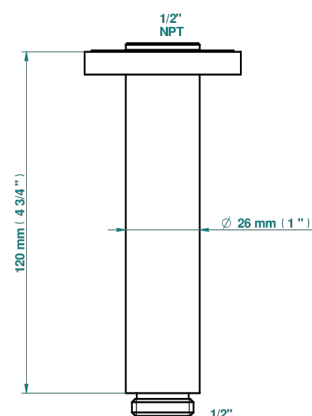

Ø 30 mm (1.18 ")