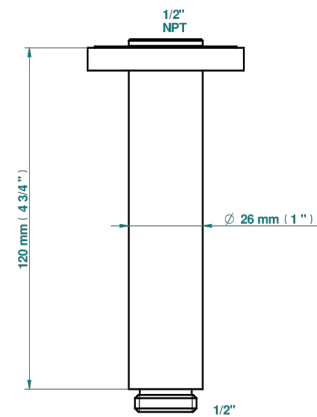

Ø 30 mm (1.18 ")