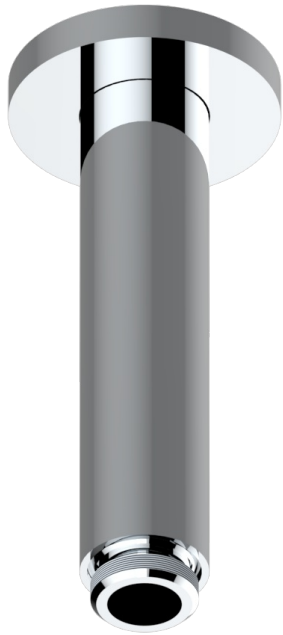

DIPLOMATE SMOOTH RINGS

U4A-82V

Vertical shower arm, 1/2"

17724

29/12/2022

CHARACTERISTIC

- Diplomate Smooth rings
- Vertical shower arm, 1/2"

AVAILABLE FINITIONS

Antique nickel - H28
Black ceram - D30
Blush PVD - H62
Brass color PVD - H49
Brown bronze color PVD - F33
Gold color PVD - H52

Graphite PVD - H64
Lacquered light bronze - D01
Matt Umber PVD - H67
Matt blush PVD - H60
Matt brass color PVD - H50
Matt brown bronze color PVD - F34

Matt chrome - C02
Matt gold - F07
Matt gold color PVD - H53
Matt graphite PVD - H65
Matt nickel (color finish) - C01
Matt nickel color PVD - H56

Nickel color PVD - H55
Polished chrome (color finish) - A02
Polished chrome / Polished gold (color finish) - G02
Polished gold (color finish) - F01
Polished nickel - B01
Soft gold - F30

Soft matt gold - F31
Umber PVD - H66
Varnished matt antique red copper (color finish) - H07