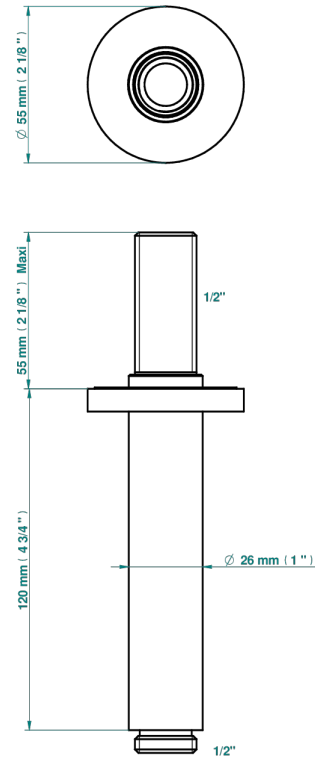

DIPLOMATE SMOOTH RINGS

U4A-82V

Vertical shower arm, 1/2"

17724

29/12/2022

CHARACTERISTIC

- Diplomate Smooth rings
- Vertical shower arm, 1/2"

AVAILABLE FINITIONS

Antique nickel - H28
Black ceram - D30
Blush PVD - H62
Brass color PVD - H49
Brown bronze color PVD - F33
Gold color PVD - H52

Graphite PVD - H64
Lacquered light bronze - D01
Matt Umber PVD - H67
Matt blush PVD - H60
Matt brass color PVD - H50
Matt brown bronze color PVD - F34