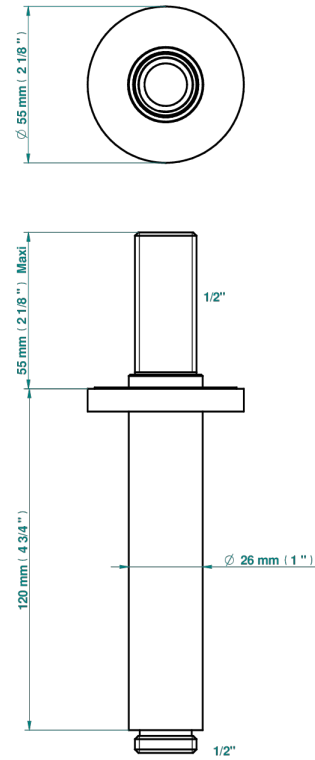

# LE 11 WITH LEVER

U2B-82V

Vertical shower arm, 1/2"

17724

29/12/2022

## CHARACTERISTIC

- Le 11 with lever
- Vertical shower arm, 1/2"