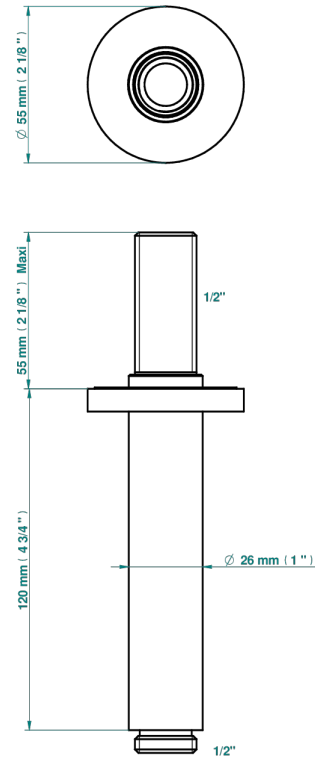

NANO WITH LEVER

G5B-82V

Vertical shower arm, 1/2"

17724

29/12/2022

CHARACTERISTIC

- Nano with lever
- Vertical shower arm, 1/2"

AVAILABLE FINITIONS

Antique nickel - H28
Black ceram - D30
Matt chrome - C02
Matt gold - F07
Matt nickel (color finish) - C01
Polished chrome (color finish) - A02

Polished chrome / Polished gold (color finish) - G02
Polished gold (color finish) - F01
Polished nickel - B01
Soft gold - F30
Soft matt gold - F31