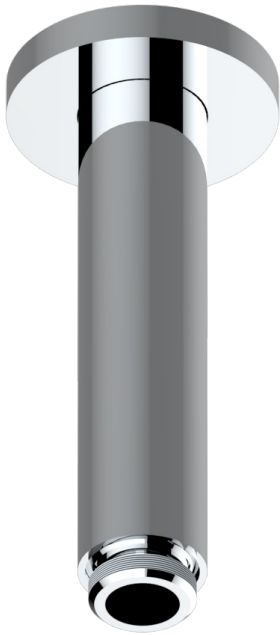

NANO WITH LEVER

G5B-82V

Vertical shower arm, 1/2"

17724

29/12/2022

CHARACTERISTIC

- Nano with lever
- Vertical shower arm, 1/2"

AVAILABLE FINITIONS

Antique nickel - H28
Black ceram - D30
Matt chrome - C02
Matt gold - F07
Matt nickel (color finish) - C01
Polished chrome (color finish) - A02

Polished chrome / Polished gold (color finish) - G02
Polished gold (color finish) - F01
Polished nickel - B01
Soft gold - F30
Soft matt gold - F31