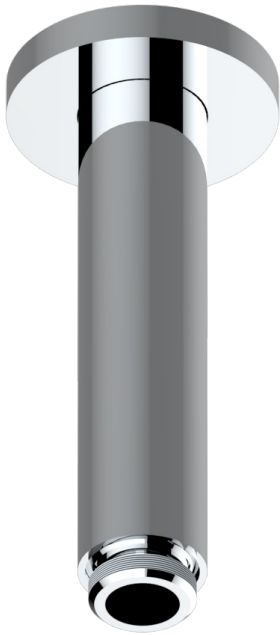

# NANO WITH LEVER

G5B-82V

Vertical shower arm, 1/2"

17724

29/12/2022

## CHARACTERISTIC

- Nano with lever
- Vertical shower arm, 1/2"

## AVAILABLE FINITIONS

Antique nickel - H28  
Black ceram - D30  
Matt chrome - C02  
Matt gold - F07  
Matt nickel (color finish) - C01  
Polished chrome (color finish) - A02

Polished chrome / Polished gold (color finish) - G02  
Polished gold (color finish) - F01  
Polished nickel - B01  
Soft gold - F30  
Soft matt gold - F31