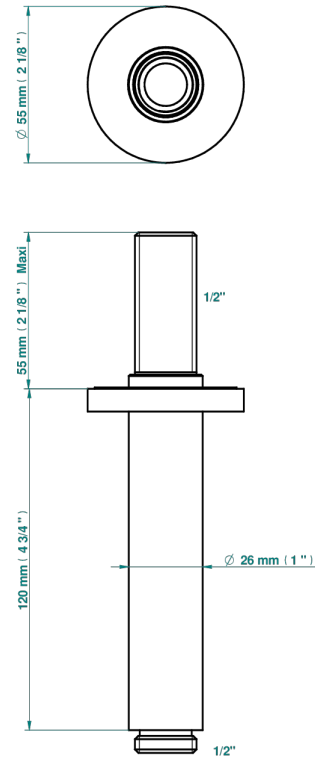

# NANO WITH LEVER

G5B-82V

Vertical shower arm, 1/2"

17724

29/12/2022

## CHARACTERISTIC

- Nano with lever
- Vertical shower arm, 1/2"

## AVAILABLE FINITIONS

Antique nickel - H28  
Black ceram - D30  
Matt chrome - C02  
Matt gold - F07  
Matt nickel (color finish) - C01  
Polished chrome (color finish) - A02

Polished chrome / Polished gold (color finish) - G02  
Polished gold (color finish) - F01  
Polished nickel - B01  
Soft gold - F30  
Soft matt gold - F31