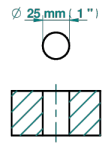

SPIRIT WITH LEVER

G58-82V

Vertical shower arm, 1/2"

17724

29/12/2022

CHARACTERISTIC

- Spirit with lever
- Vertical shower arm, 1/2"

AVAILABLE FINITIONS

Antique nickel - H28	Graphite PVD - H64	Matt chrome - C02	Natural smoked Brass - A13	Soft gold - F30
Black ceram - D30	Lacquered light bronze - D01	Matt gold - F07	Nickel color PVD - H55	Soft matt gold - F31
Blush PVD - H62	Matt Umber PVD - H67	Matt gold color PVD - H53	Polished chrome (color finish) - A02	Umber PVD - H66
Brass color PVD - H49	Matt blush PVD - H60	Matt graphite PVD - H65	Polished chrome / Polished gold (color finish) - G02	Varnished matt antique red copper (color finish) - H07
Brown bronze color PVD - F33	Matt brass color PVD - H50	Matt nickel (color finish) - C01	Polished gold (color finish) - F01	
Gold color PVD - H52	Matt brown bronze color PVD - F34	Matt nickel color PVD - H56	Polished nickel - B01