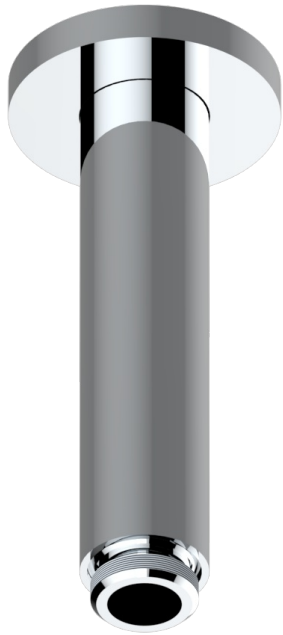

SPIRIT WITH LEVER

G58-82V

Vertical shower arm, 1/2"

17724

29/12/2022

CHARACTERISTIC

- Spirit with lever
- Vertical shower arm, 1/2"

AVAILABLE FINITIONS

Antique nickel - H28	Graphite PVD - H64	Matt chrome - C02	Natural smoked Brass - A13	Soft gold - F30
Black ceram - D30	Lacquered light bronze - D01	Matt gold - F07	Nickel color PVD - H55	Soft matt gold - F31
Blush PVD - H62	Matt Umber PVD - H67	Matt gold color PVD - H53	Polished chrome (color finish) - A02	Umber PVD - H66
Brass color PVD - H49	Matt blush PVD - H60	Matt graphite PVD - H65	Polished chrome / Polished gold (color finish) - G02	Varnished matt antique red copper (color finish) - H07
Brown bronze color PVD - F33	Matt brass color PVD - H50	Matt nickel (color finish) - C01	Polished gold (color finish) - F01	
Gold color PVD - H52	Matt brown bronze color PVD - F34	Matt nickel color PVD - H56	Polished nickel - B01