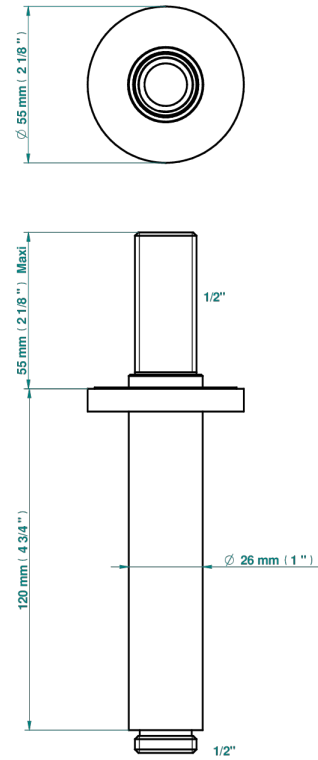

SPIRIT WITH LEVER

G58-82V

Vertical shower arm, 1/2"

17724

29/12/2022

CHARACTERISTIC

- Spirit with lever
- Vertical shower arm, 1/2"

AVAILABLE FINITIONS

Antique nickel - H28	Graphite PVD - H64	Matt chrome - C02	Natural smoked Brass - A13	Soft gold - F30
Black ceram - D30	Lacquered light bronze - D01	Matt gold - F07	Nickel color PVD - H55	Soft matt gold - F31
Blush PVD - H62	Matt Umber PVD - H67	Matt gold color PVD - H53	Polished chrome (color finish) - A02	Umber PVD - H66
Brass color PVD - H49	Matt blush PVD - H60	Matt graphite PVD - H65	Polished chrome / Polished gold (color finish) - G02	Varnished matt antique red copper (color finish) - H07
Brown bronze color PVD - F33	Matt brass color PVD - H50	Matt nickel (color finish) - C01	Polished gold (color finish) - F01	
Gold color PVD - H52	Matt brown bronze color PVD - F34	Matt nickel color PVD - H56	Polished nickel - B01