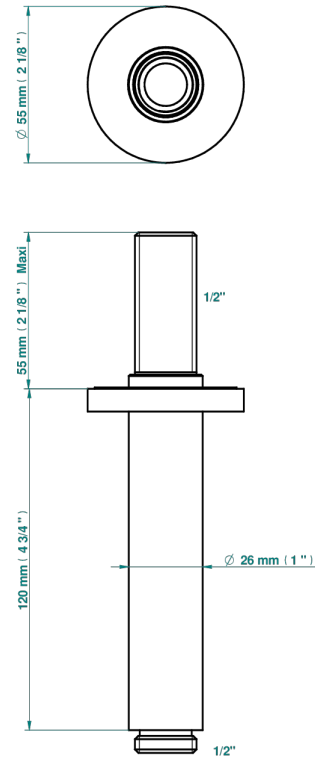

SPIRIT, HEBEL

G58-82V

Brausearm 1/2" zur Deckenmontage

THG[®]
PARIS

17724

29/12/2022

EIGENSCHAFTEN

- Spirit, Hebel
- Brausearm 1/2" zur Deckenmontage

VERFÜGBARE OBERFLÄCHEN

Altnickel - H28
Blassgold - F30
Blassgold matt unlackiert - F31
Bronze hell - D01
Chrom - A02
Chrom / gold - G02

Chrom matt - C02
Gold - F01
Gold matt - F07
Kupfer altrot matt lackiert - H07
Mattschwarz keramik - D30
Natural smoked Brass - A13

Nickel matt - C01
Pvd blush - H62
Pvd blush matt - H60
Pvd bronze braun - F33
Pvd bronze braun matt - F34
Pvd gold - H52

Pvd gold matt - H53
Pvd graphite - H64
Pvd graphite matt - H65
Pvd messing - H49
Pvd messing matt - H50
Pvd nickel - H55

Pvd nickel matt - H56
Pvd umber - H66
Pvd umber matt - H67
Silbernickel - B01