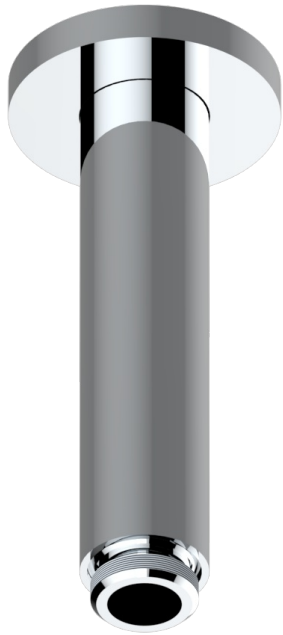

SPIRIT, HEBEL

G58-82V

Brausearm 1/2" zur Deckenmontage

THG[®]
PARIS

17724

29/12/2022

EIGENSCHAFTEN

- Spirit, Hebel
- Brausearm 1/2" zur Deckenmontage

VERFÜGBARE OBERFLÄCHEN

Altnickel - H28
Blassgold - F30
Blassgold matt unlackiert - F31
Bronze hell - D01
Chrom - A02
Chrom / gold - G02

Chrom matt - C02
Gold - F01
Gold matt - F07
Kupfer altrot matt lackiert - H07
Mattschwarz keramik - D30
Natural smoked Brass - A13

Nickel matt - C01
Pvd blush - H62
Pvd blush matt - H60
Pvd bronze braun - F33
Pvd bronze braun matt - F34
Pvd gold - H52

Pvd gold matt - H53
Pvd graphite - H64
Pvd graphite matt - H65
Pvd messing - H49
Pvd messing matt - H50
Pvd nickel - H55

Pvd nickel matt - H56
Pvd umber - H66
Pvd umber matt - H67
Silbernickel - B01