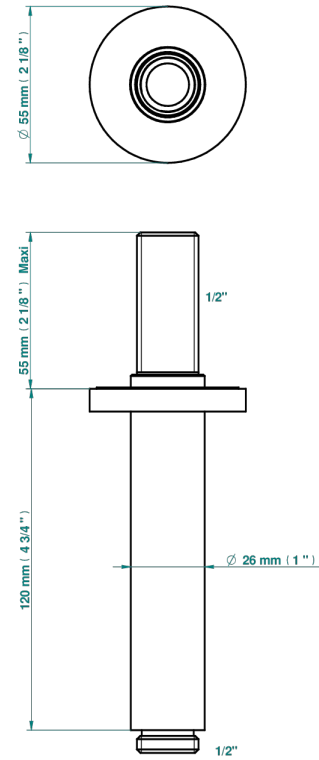

SPIRIT WITH LEVER

G58-82V

Vertical shower arm, 1/2"

Ø 25 mm (1")

17724

29/12/2022

CHARACTERISTIC

- Spirit with lever
- Vertical shower arm, 1/2"

AVAILABLE FINITIONS

Antique nickel - H28
Black ceram - D30
Blush PVD - H62
Brass color PVD - H49
Brown bronze color PVD - F33
Gold color PVD - H52

Graphite PVD - H64
Lacquered light bronze - D01
Matt Umber PVD - H67
Matt blush PVD - H60
Matt brass color PVD - H50
Matt brown bronze color PVD - F34

Matt chrome - C02
Matt gold - F07
Matt gold color PVD - H53
Matt graphite PVD - H65
Matt nickel (color finish) - C01
Matt nickel color PVD - H56

Natural smoked Brass - A13
Nickel color PVD - H55
Polished chrome (color finish) - A02
Polished chrome / Polished gold (color finish) - G02
Polished gold (color finish) - F01
Polished nickel - B01

Soft gold - F30
Soft matt gold - F31
Umber PVD - H66
Varnished matt antique red copper (color finish) - H07