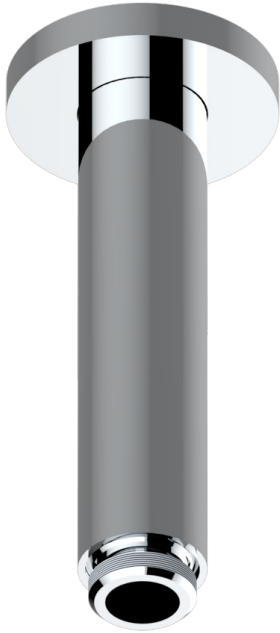

SPIRIT WITH LEVER

G58-82V

Vertical shower arm, 1/2"

Ø 25 mm (1")

17724

29/12/2022

CHARACTERISTIC

- Spirit with lever
- Vertical shower arm, 1/2"

AVAILABLE FINITIONS

Antique nickel - H28
Black ceram - D30
Blush PVD - H62
Brass color PVD - H49
Brown bronze color PVD - F33
Gold color PVD - H52

Graphite PVD - H64
Lacquered light bronze - D01
Matt Umber PVD - H67
Matt blush PVD - H60
Matt brass color PVD - H50
Matt brown bronze color PVD - F34

Matt chrome - C02
Matt gold - F07
Matt gold color PVD - H53
Matt graphite PVD - H65
Matt nickel (color finish) - C01
Matt nickel color PVD - H56

Natural smoked Brass - A13
Nickel color PVD - H55
Polished chrome (color finish) - A02
Polished chrome / Polished gold (color finish) - G02
Polished gold (color finish) - F01
Polished nickel - B01

Soft gold - F30
Soft matt gold - F31
Umber PVD - H66
Varnished matt antique red copper (color finish) - H07