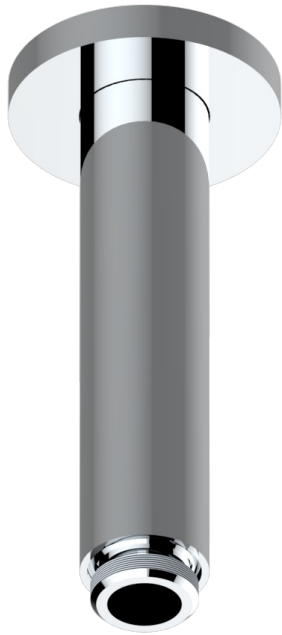

SPIRIT, HEBEL

G58-82V

Brausearm 1/2" zur Deckenmontage

THG[®]
PARIS

17724

29/12/2022

EIGENSCHAFTEN

- Spirit, Hebel
- Brausearm 1/2" zur Deckenmontage

VERFÜGBARE OBERFLÄCHEN

Altnickel - H28
Blassgold - F30
Blassgold matt unlackiert - F31
Bronze hell - D01
Chrom - A02
Chrom / gold - G02

Chrom matt - C02
Gold - F01
Gold matt - F07
Kupfer altrot matt lackiert - H07
Mattschwarz keramik - D30
Natural smoked Brass - A13

Nickel matt - C01
Pvd blush - H62
Pvd blush matt - H60
Pvd bronze braun - F33
Pvd bronze braun matt - F34
Pvd gold - H52

Pvd gold matt - H53
Pvd graphite - H64
Pvd graphite matt - H65
Pvd messing - H49
Pvd messing matt - H50
Pvd nickel - H55

Pvd nickel matt - H56
Pvd umber - H66
Pvd umber matt - H67
Silbernickel - B01