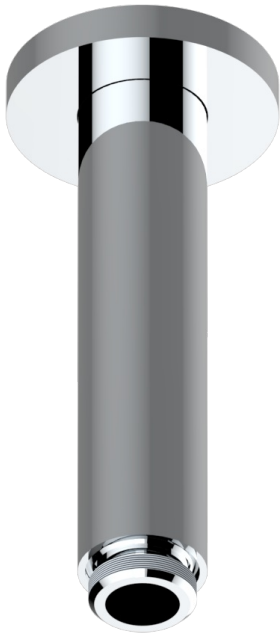

COLLECTION "O"

G4P-82V

Vertical shower arm, 1/2"

THG[®]
PARIS

17724

29/12/2022

CHARACTERISTIC

- Collection "O"
- Vertical shower arm, 1/2"

AVAILABLE FINITIONS

Antique nickel - H28
Black ceram - D30
Blush PVD - H62
Brass color PVD - H49
Brown bronze color PVD - F33
Gold color PVD - H52

Graphite PVD - H64
Lacquered light bronze - D01
Matt Umber PVD - H67
Matt blush PVD - H60
Matt brass color PVD - H50
Matt brown bronze color PVD - F34

Matt chrome - C02
Matt gold - F07
Matt gold color PVD - H53
Matt graphite PVD - H65
Matt nickel (color finish) - C01
Matt nickel color PVD - H56

Nickel color PVD - H55
Polished chrome (color finish) - A02
Polished chrome / Polished gold (color finish) - G02
Polished gold (color finish) - F01
Polished nickel - B01
Soft gold - F30

Soft matt gold - F31
Umber PVD - H66
Varnished matt antique red copper (color finish) - H07