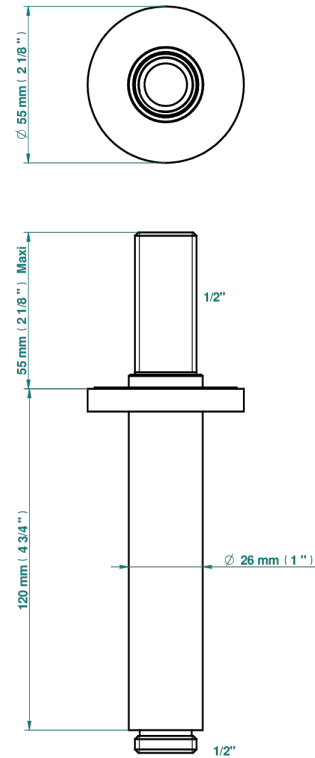

COLLECTION "O"

G4P-82V

Vertical shower arm, 1/2"

THG[®]
PARIS

17724

29/12/2022

CHARACTERISTIC

- Collection "O"
- Vertical shower arm, 1/2"

AVAILABLE FINITIONS

Antique nickel - H28
Black ceram - D30
Blush PVD - H62
Brass color PVD - H49
Brown bronze color PVD - F33
Gold color PVD - H52

Graphite PVD - H64
Lacquered light bronze - D01
Matt Umber PVD - H67
Matt blush PVD - H60
Matt brass color PVD - H50
Matt brown bronze color PVD - F34