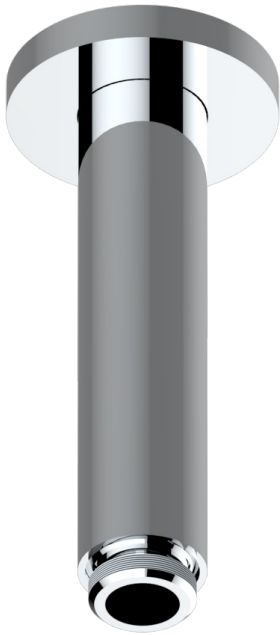

# COLLECTION "O"

G4P-82V

Vertical shower arm, 1/2"

THG<sup>®</sup>  
PARIS

17724

29/12/2022

## CHARACTERISTIC

- Collection "O"
- Vertical shower arm, 1/2"

## AVAILABLE FINITIONS

Antique nickel - H28  
Black ceram - D30  
Blush PVD - H62  
Brass color PVD - H49  
Brown bronze color PVD - F33  
Gold color PVD - H52

Graphite PVD - H64  
Lacquered light bronze - D01  
Matt Umber PVD - H67  
Matt blush PVD - H60  
Matt brass color PVD - H50  
Matt brown bronze color PVD - F34

Soft matt gold - F31  
Umber PVD - H66  
Varnished matt antique red copper (color finish) - H07