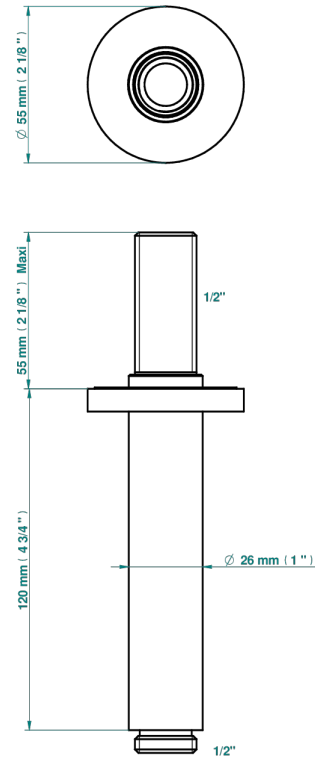

# COLLECTION "O"

G4P-82V

Vertical shower arm, 1/2"

THG<sup>®</sup>  
PARIS

17724

29/12/2022

## CHARACTERISTIC

- Collection "O"
- Vertical shower arm, 1/2"