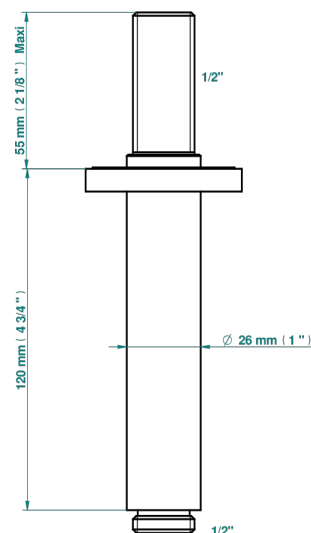

POMME GOLD LUSTER CRYSTAL

A46-82V

Vertical shower arm, 1/2"

Ø 25 mm (1")

17724

29/12/2022

CHARACTERISTIC

- Pomme Gold luster crystal
- Vertical shower arm, 1/2"

AVAILABLE FINITIONS

Antique nickel - H28
Black ceram - D30
Blush PVD - H62
Brass color PVD - H49
Brown bronze color PVD - F33
Gold color PVD - H52

Graphite PVD - H64
Lacquered light bronze - D01
Matt Umber PVD - H67
Matt blush PVD - H60
Matt brass color PVD - H50
Matt brown bronze color PVD - F34

Matt chrome - C02
Matt gold - F07
Matt gold color PVD - H53
Matt graphite PVD - H65
Matt nickel (color finish) - C01
Matt nickel color PVD - H56

Nickel color PVD - H55
Polished chrome (color finish) - A02
Polished chrome / Polished gold (color finish) - G02
Polished gold (color finish) - F01
Polished nickel - B01
Soft gold - F30

Soft matt gold - F31
Umber PVD - H66
Varnished matt antique red copper (color finish) - H07