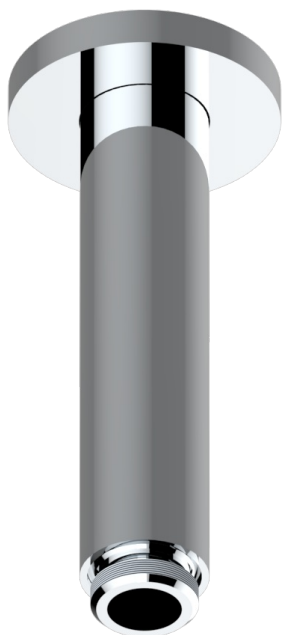

POMME GOLD LUSTER CRYSTAL

A46-82V

Vertical shower arm, 1/2"

Ø 25 mm (1")

17724

29/12/2022

CHARACTERISTIC

- Pomme Gold luster crystal
- Vertical shower arm, 1/2"

AVAILABLE FINITIONS

Antique nickel - H28
Black ceram - D30
Blush PVD - H62
Brass color PVD - H49
Brown bronze color PVD - F33
Gold color PVD - H52

Graphite PVD - H64
Lacquered light bronze - D01
Matt Umber PVD - H67
Matt blush PVD - H60
Matt brass color PVD - H50
Matt brown bronze color PVD - F34

Matt chrome - C02
Matt gold - F07
Matt gold color PVD - H53
Matt graphite PVD - H65
Matt nickel (color finish) - C01
Matt nickel color PVD - H56

Nickel color PVD - H55
Polished chrome (color finish) - A02
Polished chrome / Polished gold (color finish) - G02
Polished gold (color finish) - F01
Polished nickel - B01
Soft gold - F30

Soft matt gold - F31
Umber PVD - H66
Varnished matt antique red copper (color finish) - H07