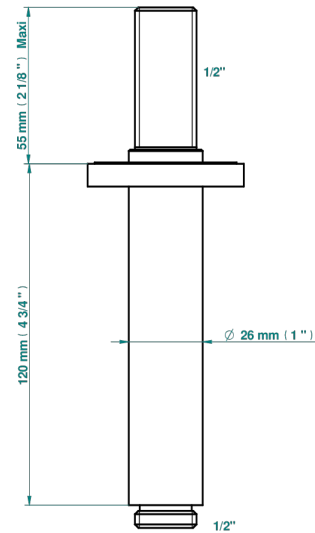

POMME CLEAR SATIN CRYSTAL

A42-82V

Vertical shower arm, 1/2"

THG®
PARIS

Ø 25 mm (1")

17724

29/12/2022

CHARACTERISTIC

- Pomme Clear satin crystal
- Vertical shower arm, 1/2"

AVAILABLE FINITIONS

Antique nickel - H28
Black ceram - D30
Blush PVD - H62
Brass color PVD - H49
Brown bronze color PVD - F33
Gold color PVD - H52

Graphite PVD - H64
Lacquered light bronze - D01
Matt Umber PVD - H67
Matt blush PVD - H60
Matt brass color PVD - H50
Matt brown bronze color PVD - F34

Matt chrome - C02
Matt gold - F07
Matt gold color PVD - H53
Matt graphite PVD - H65
Matt nickel (color finish) - C01
Matt nickel color PVD - H56

Nickel color PVD - H55
Polished chrome (color finish) - A02
Polished chrome / Polished gold (color finish) - G02
Polished gold (color finish) - F01
Polished nickel - B01
Soft gold - F30

Soft matt gold - F31
Umber PVD - H66
Varnished matt antique red copper (color finish) - H07