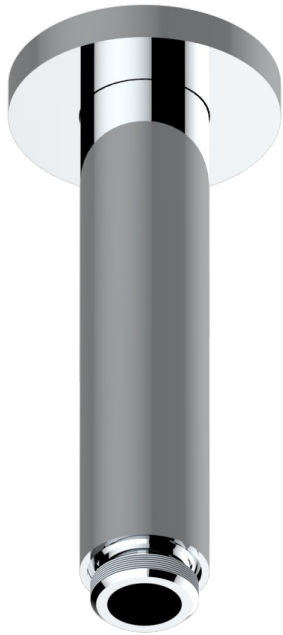

POMME CLEAR SATIN CRYSTAL

A42-82V

Vertical shower arm, 1/2"

THG®
PARIS

Ø 25 mm (1")

17724

29/12/2022

CHARACTERISTIC

- Pomme Clear satin crystal
- Vertical shower arm, 1/2"

AVAILABLE FINITIONS

Antique nickel - H28
Black ceram - D30
Blush PVD - H62
Brass color PVD - H49
Brown bronze color PVD - F33
Gold color PVD - H52

Graphite PVD - H64
Lacquered light bronze - D01
Matt Umber PVD - H67
Matt blush PVD - H60
Matt brass color PVD - H50
Matt brown bronze color PVD - F34

Matt chrome - C02
Matt gold - F07
Matt gold color PVD - H53
Matt graphite PVD - H65
Matt nickel (color finish) - C01
Matt nickel color PVD - H56

Nickel color PVD - H55
Polished chrome (color finish) - A02
Polished chrome / Polished gold (color finish) - G02
Polished gold (color finish) - F01
Polished nickel - B01
Soft gold - F30

Soft matt gold - F31
Umber PVD - H66
Varnished matt antique red copper (color finish) - H07