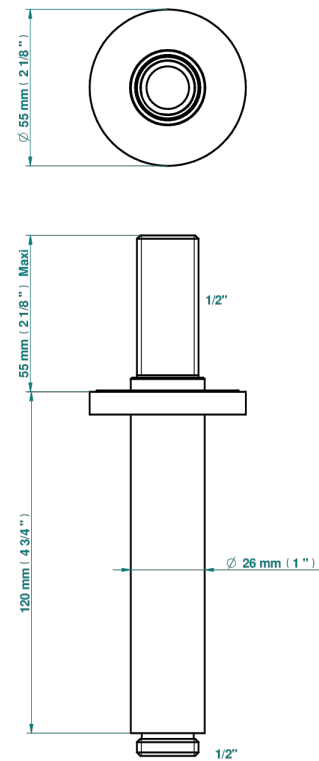

BAMBOU CLEAR CRYSTAL

A35-82V

Vertical shower arm, 1/2"

THG®
PARIS

$\varnothing 25 \text{ mm}$ (1")

17724

29/12/2022

CHARACTERISTIC

- BamboU Clear crystal
- Vertical shower arm, 1/2"

AVAILABLE FINITIONS

Antique nickel - H28
Black ceram - D30
Blush PVD - H62
Brass color PVD - H49
Brown bronze color PVD - F33
Gold color PVD - H52

Graphite PVD - H64
Lacquered light bronze - D01
Matt Umber PVD - H67
Matt blush PVD - H60
Matt brass color PVD - H50
Matt brown bronze color PVD - F34

Matt chrome - C02
Matt gold - F07
Matt gold color PVD - H53
Matt graphite PVD - H65
Matt nickel (color finish) - C01
Matt nickel color PVD - H56

Nickel color PVD - H55
Polished chrome (color finish) - A02
Polished chrome / Polished gold (color finish) - G02
Polished gold (color finish) - F01
Polished nickel - B01
Soft gold - F30

Soft matt gold - F31
Umber PVD - H66
Varnished matt antique red copper (color finish) - H07