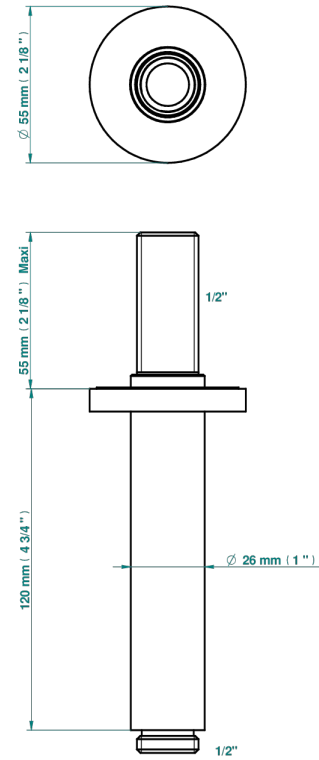

BAMBOU AMBER CRYSTAL

A34-82V

Vertical shower arm, 1/2"

THG[®]
PARIS

17724

29/12/2022

CHARACTERISTIC

- BamboU Amber crystal
- Vertical shower arm, 1/2"

AVAILABLE FINITIONS

Antique nickel - H28
Black ceram - D30
Blush PVD - H62
Brass color PVD - H49
Brown bronze color PVD - F33
Gold color PVD - H52

Graphite PVD - H64
Lacquered light bronze - D01
Matt Umber PVD - H67
Matt blush PVD - H60
Matt brass color PVD - H50
Matt brown bronze color PVD - F34