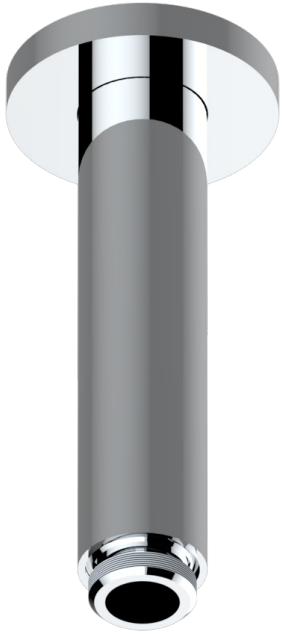

BAMBOU AMBER CRYSTAL

A34-82V

Vertical shower arm, 1/2"

THG[®]
PARIS

17724

29/12/2022

CHARACTERISTIC

- BamboU Amber crystal
- Vertical shower arm, 1/2"

AVAILABLE FINITIONS

Antique nickel - H28
Black ceram - D30
Blush PVD - H62
Brass color PVD - H49
Brown bronze color PVD - F33
Gold color PVD - H52

Graphite PVD - H64
Lacquered light bronze - D01
Matt Umber PVD - H67
Matt blush PVD - H60
Matt brass color PVD - H50
Matt brown bronze color PVD - F34

Matt chrome - C02
Matt gold - F07
Matt gold color PVD - H53
Matt graphite PVD - H65
Matt nickel (color finish) - C01
Matt nickel color PVD - H56

Nickel color PVD - H55
Polished chrome (color finish) - A02
Polished chrome / Polished gold (color finish) - G02
Polished gold (color finish) - F01
Polished nickel - B01
Soft gold - F30

Soft matt gold - F31
Umber PVD - H66
Varnished matt antique red copper (color finish) - H07