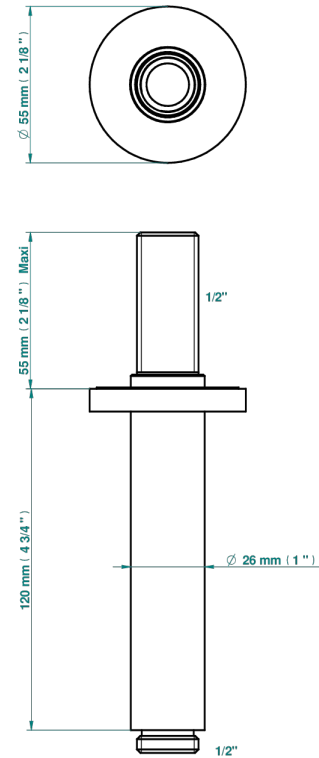

# BAMBOU BLACK CRYSTAL

A33-82V

Vertical shower arm, 1/2"

THG<sup>®</sup>  
PARIS

17724

29/12/2022

## CHARACTERISTIC

- Bambou Black crystal
- Vertical shower arm, 1/2"