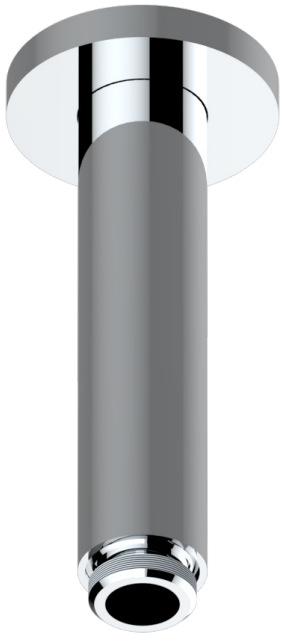

# BAMBOU BLACK CRYSTAL

A33-82V

Vertical shower arm, 1/2"

THG<sup>®</sup>  
PARIS

17724

29/12/2022

## CHARACTERISTIC

- Bambou Black crystal
- Vertical shower arm, 1/2"

## AVAILABLE FINITIONS

Antique nickel - H28  
Black ceram - D30  
Blush PVD - H62  
Brass color PVD - H49  
Brown bronze color PVD - F33  
Gold color PVD - H52

Graphite PVD - H64  
Lacquered light bronze - D01  
Matt Umber PVD - H67  
Matt blush PVD - H60  
Matt brass color PVD - H50  
Matt brown bronze color PVD - F34

Soft matt gold - F31  
Umber PVD - H66  
Varnished matt antique red copper (color finish) - H07