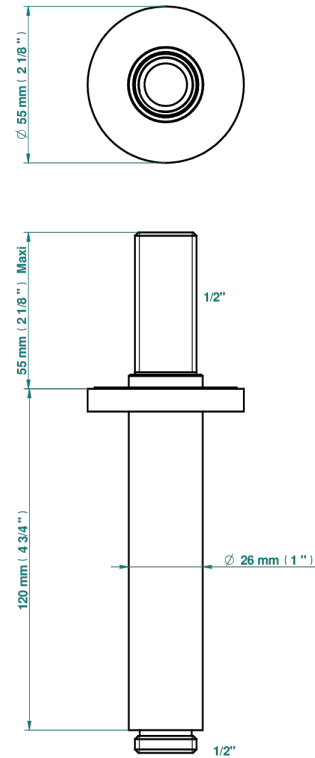

MOSSI CLEAR CRYSTAL

A2N-82V

Vertical shower arm, 1/2"

THG[®]
PARIS

17724

29/12/2022

CHARACTERISTIC

- Mossi Clear crystal
- Vertical shower arm, 1/2"

AVAILABLE FINITIONS

Antique nickel - H28
Black ceram - D30
Blush PVD - H62
Brass color PVD - H49
Brown bronze color PVD - F33
Gold color PVD - H52

Graphite PVD - H64
Lacquered light bronze - D01
Matt Umber PVD - H67
Matt blush PVD - H60
Matt brass color PVD - H50
Matt brown bronze color PVD - F34