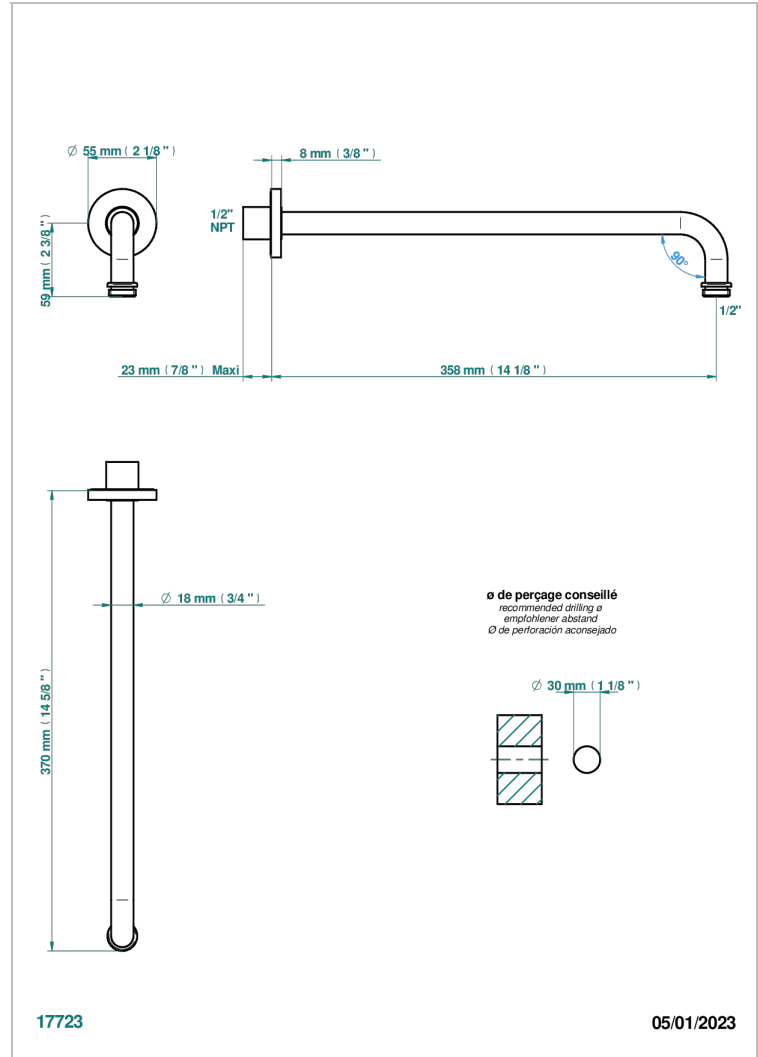

# NEW ISLAND

U5N-84BC/US

Horizontal shower arm, 90° 14" long

THG  
PARIS

## CHARACTERISTIC

- New Island
- Horizontal shower arm, 90° 14" long