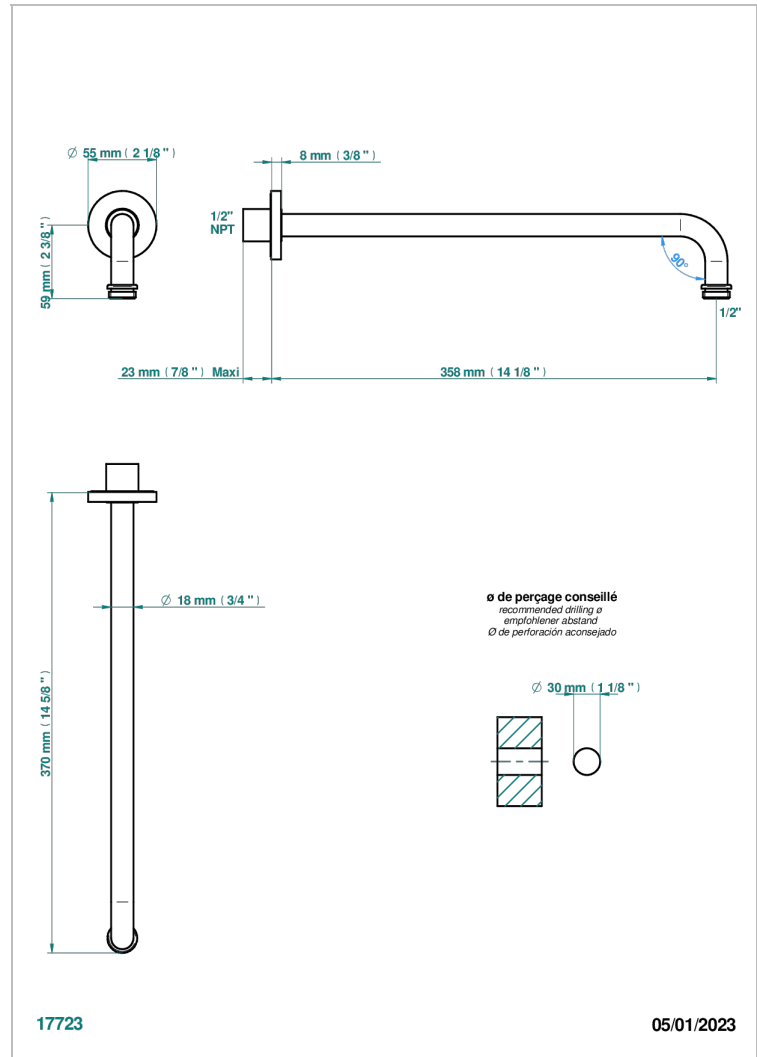

DIPLOMATE ROPED RINGS

U4C-84BC/US

Horizontal shower arm, 90° 14" long

CHARACTERISTIC

- Diplomate Roped rings
- Horizontal shower arm, 90° 14" long

AVAILABLE FINITIONS

Black ceram - D30
Blush PVD - H62
Brass color PVD - H49
Brown bronze color PVD - F33
Chrome polished - A02
Chrome polished / gold polished - G02

Copper antique matt, coated - H07
Gold color PVD - H52
Gold mat - F07
Gold polished - F01
Graphite PVD - H64
Light coated bronze - D01

Matt Umber PVD - H67
Matt blush PVD - H60
Matt brass color PVD - H50
Matt brown bronze color PVD - F34
Matt chrome (American satin) - C02
Matt gold color PVD - H53

Matt graphite PVD - H65
Matt nickel (American satin) - C01
Matt nickel color PVD - H56
Nickel antique / Sovereign - H28
Nickel color PVD - H55
Nickel polished - B01

Soft gold - F30
Soft matt gold - F31
Umber PVD - H66