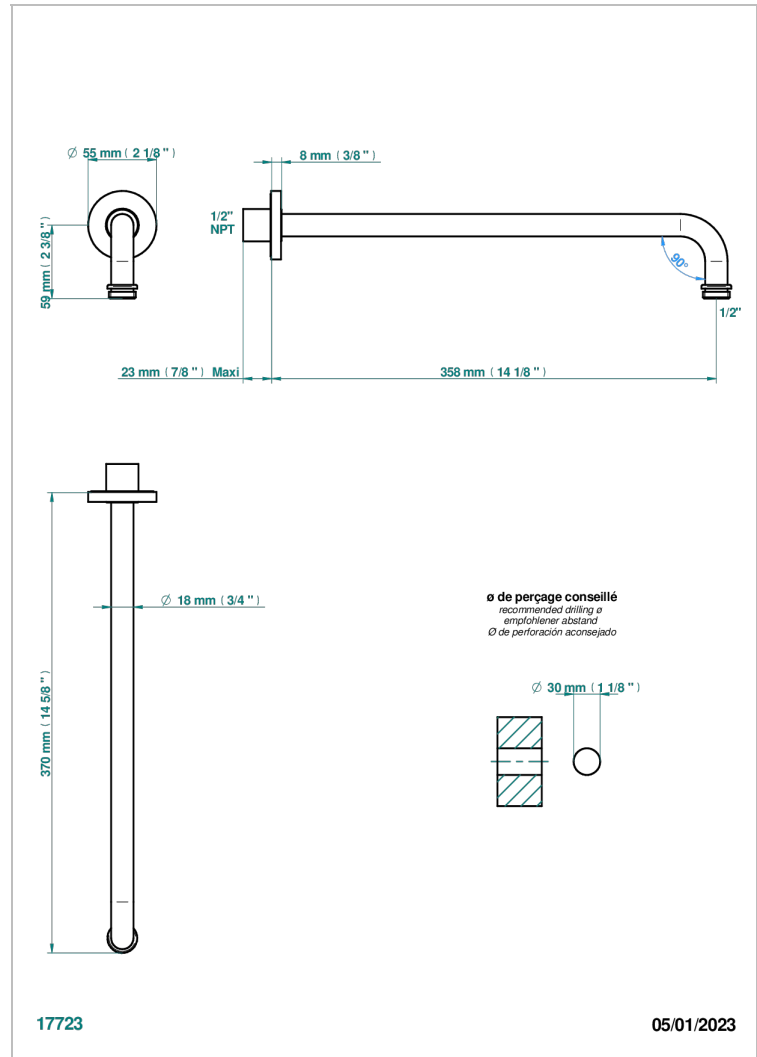

DIPLOMATE GROOVED RINGS

U4B-84BC/US

Horizontal shower arm, 90° 14" long

CHARACTERISTIC

- Diplomat Grooved rings
- Horizontal shower arm, 90° 14" long

AVAILABLE FINITIONS

Black ceram - D30
Blush PVD - H62
Brass color PVD - H49
Brown bronze color PVD - F33
Chrome polished - A02
Chrome polished / gold polished - G02

Copper antique matt, coated - H07
Gold color PVD - H52
Gold mat - F07
Gold polished - F01
Graphite PVD - H64
Light coated bronze - D01

Matt Umber PVD - H67
Matt blush PVD - H60
Matt brass color PVD - H50
Matt brown bronze color PVD - F34
Matt chrome (American satin) - C02
Matt gold color PVD - H53

Matt graphite PVD - H65
Matt nickel (American satin) - C01
Matt nickel color PVD - H56
Nickel antique / Sovereign - H28
Nickel color PVD - H55
Nickel polished - B01

Soft gold - F30
Soft matt gold - F31
Umber PVD - H66