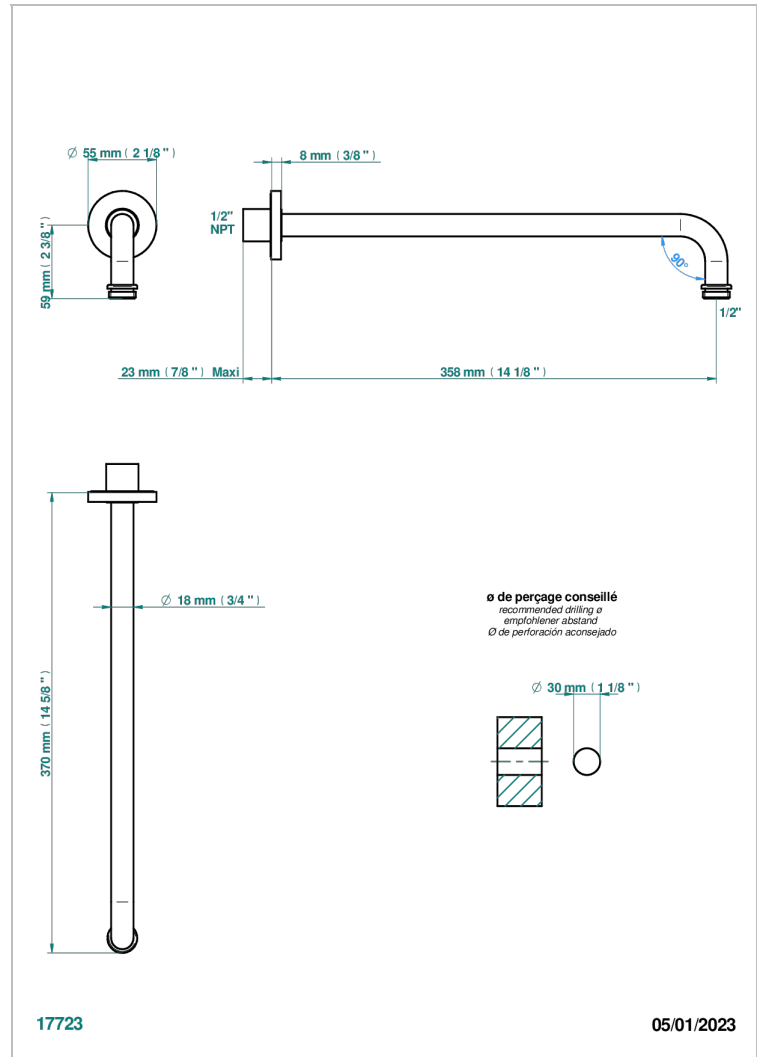

DIPLOMATE SMOOTH RINGS

U4A-84BC/US

Horizontal shower arm, 90° 14" long

THG[®]
PARIS

CHARACTERISTIC

- Diplomat Smooth rings
- Horizontal shower arm, 90° 14" long

AVAILABLE FINITIONS

Black ceram - D30
Blush PVD - H62
Brass color PVD - H49
Brown bronze color PVD - F33
Chrome polished - A02
Chrome polished / gold polished - G02

Copper antique matt, coated - H07
Gold color PVD - H52
Gold mat - F07
Gold polished - F01
Graphite PVD - H64
Light coated bronze - D01

Matt Umber PVD - H67
Matt blush PVD - H60
Matt brass color PVD - H50
Matt brown bronze color PVD - F34
Matt chrome (American satin) - C02
Matt gold color PVD - H53

Matt graphite PVD - H65
Matt nickel (American satin) - C01
Matt nickel color PVD - H56
Nickel antique / Sovereign - H28
Nickel color PVD - H55
Nickel polished - B01

Soft gold - F30
Soft matt gold - F31
Umber PVD - H66