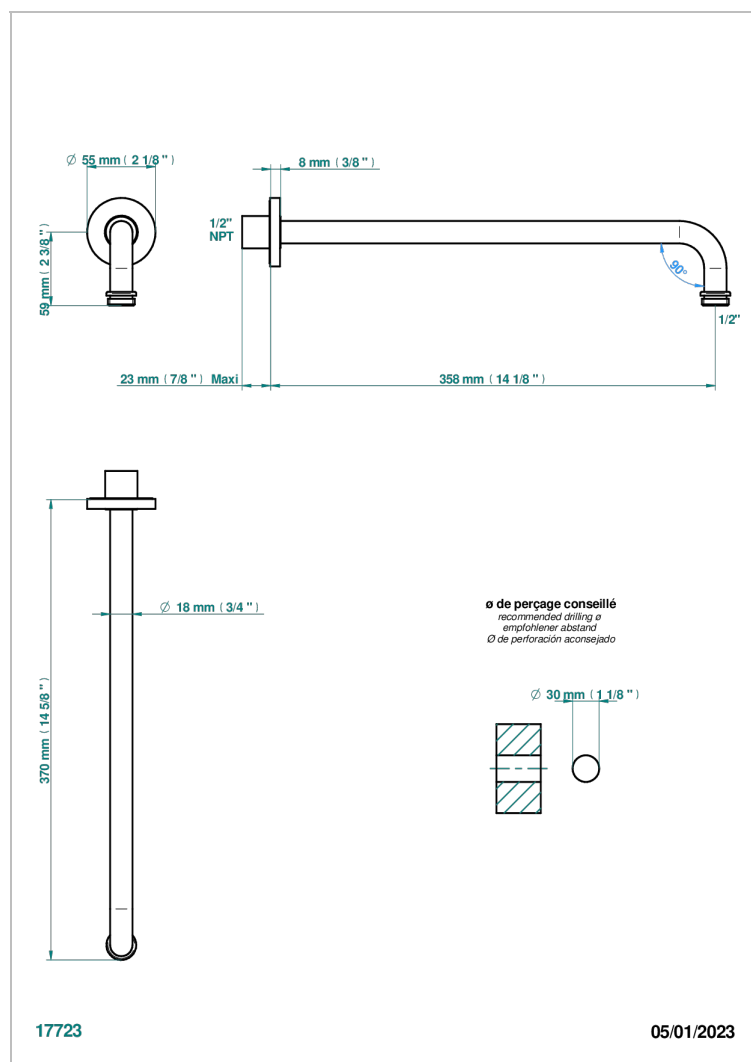

# INFINI WHITE PORCELAIN WITH GOLD DECOR

U2F-84BC/US

Horizontal shower arm, 90° bend, 13 3/4" long

## CARACTERÍSTICAS

- Infini White Porcelain with Gold decor
- Horizontal shower arm, 90° bend, 13 3/4" long

Pvd umber - H66  
Pvd umber mate - H67