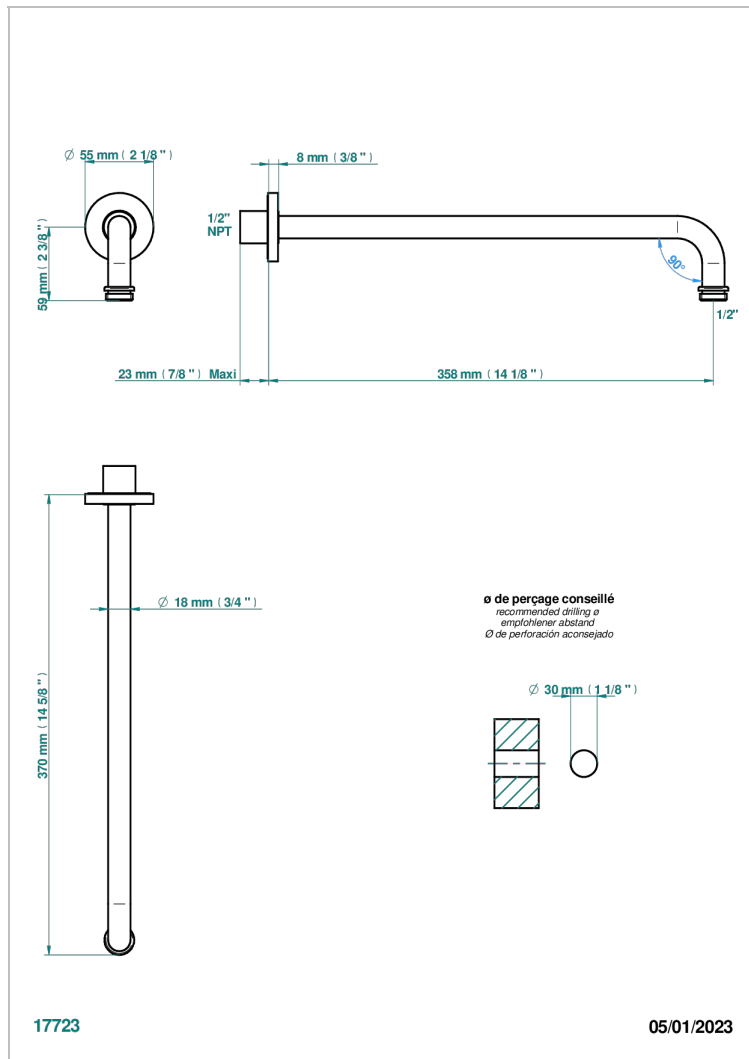

INFINI WHITE PORCELAIN WITH GOLD DECOR

U2F-84BC/US

Horizontal shower arm, 90° 14" long

CHARACTERISTIC

- Infini White Porcelain with Gold decor
- Horizontal shower arm, 90° 14" long

AVAILABLE FINITIONS

Black ceram - D30
Blush PVD - H62
Brass color PVD - H49
Brown bronze color PVD - F33
Chrome polished - A02
Copper antique matt, coated - H07

Gold color PVD - H52
Gold mat - F07
Gold polished - F01
Graphite PVD - H64
Light coated bronze - D01
Matt Umber PVD - H67

Matt blush PVD - H60
Matt brass color PVD - H50
Matt brown bronze color PVD - F34
Matt chrome (American satin) - C02
Matt gold color PVD - H53
Matt graphite PVD - H65

Matt nickel (American satin) - C01
Matt nickel color PVD - H56
Nickel antique / Sovereign - H28
Nickel color PVD - H55
Nickel polished - B01
Soft gold - F30

Soft matt gold - F31
Umber PVD - H66