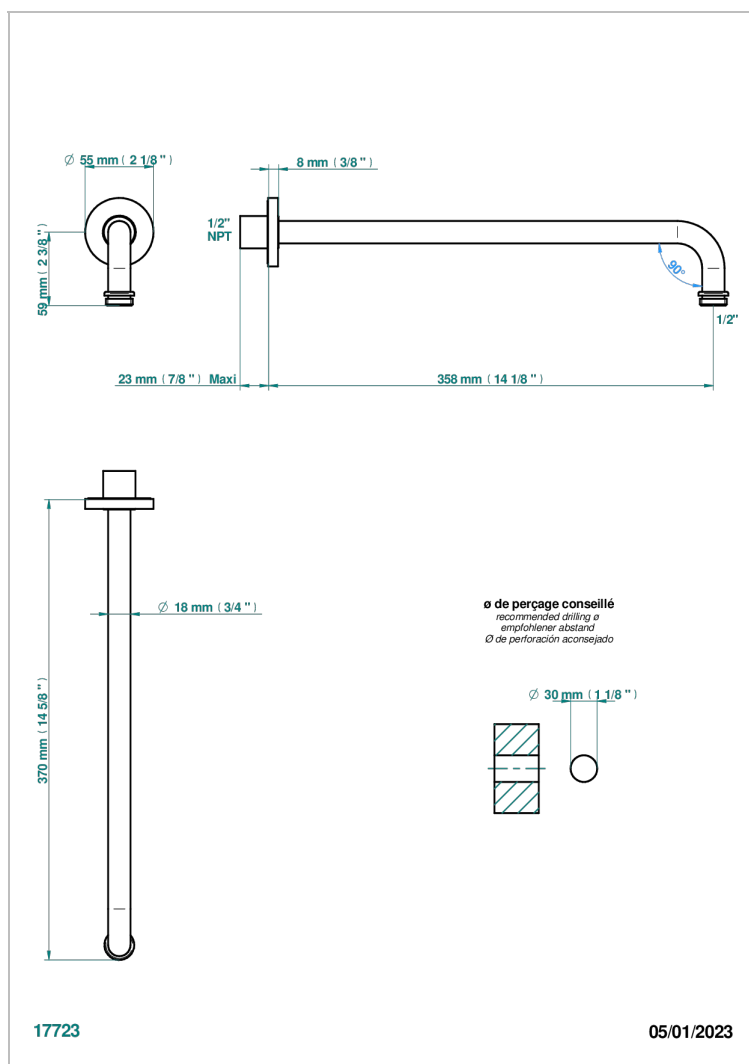

INFINI WHITE PORCELAIN WITH PLATINUM DECOR

THG[®]
PARIS

U2E-84BC/US

Horizontal shower arm, 90° 14" long

CHARACTERISTIC

- Infini White Porcelain with Platinum decor
- Horizontal shower arm, 90° 14" long

AVAILABLE FINITIONS