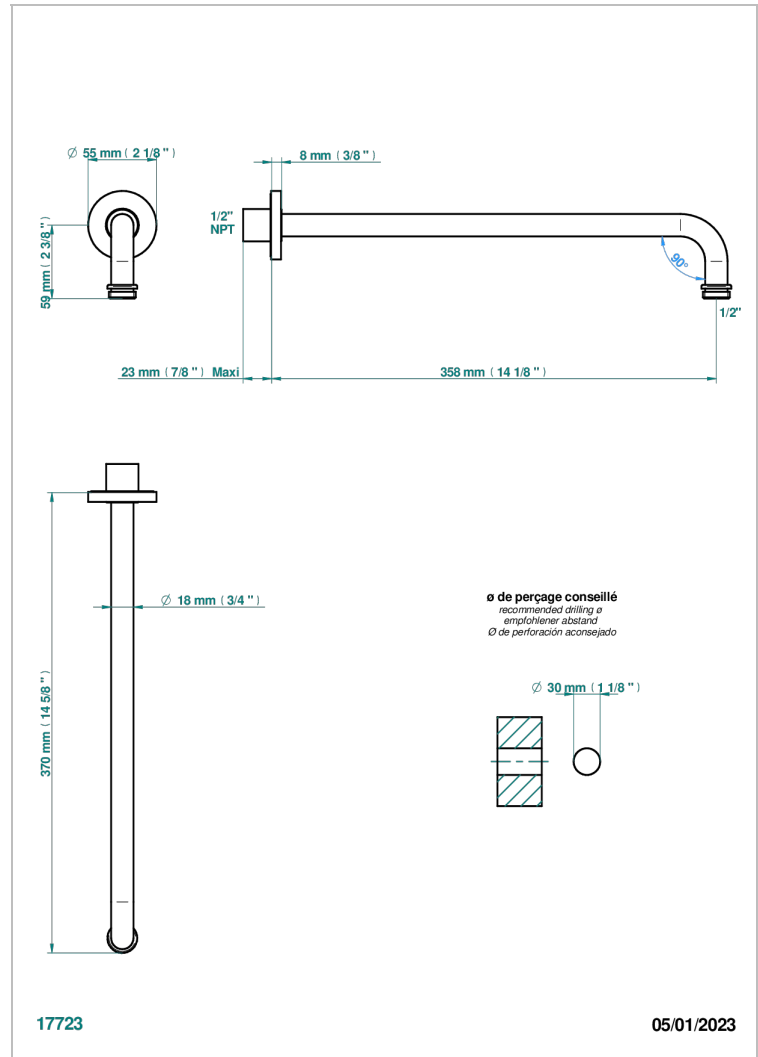

INFINI WHITE PORCELAIN

U2D-84BC/US

Horizontal shower arm, 90° 14" long

THG[®]
PARIS

CHARACTERISTIC

- Infini White Porcelain
- Horizontal shower arm, 90° 14" long

AVAILABLE FINITIONS

Black ceram - D30
Blush PVD - H62
Brass color PVD - H49
Brown bronze color PVD - F33
Chrome polished - A02
Copper antique matt, coated - H07

Matt nickel (American satin) - C01
Matt nickel color PVD - H56
Nickel antique / Sovereign - H28
Nickel color PVD - H55
Nickel polished - B01
Soft gold - F30

Soft matt gold - F31
Umber PVD - H66