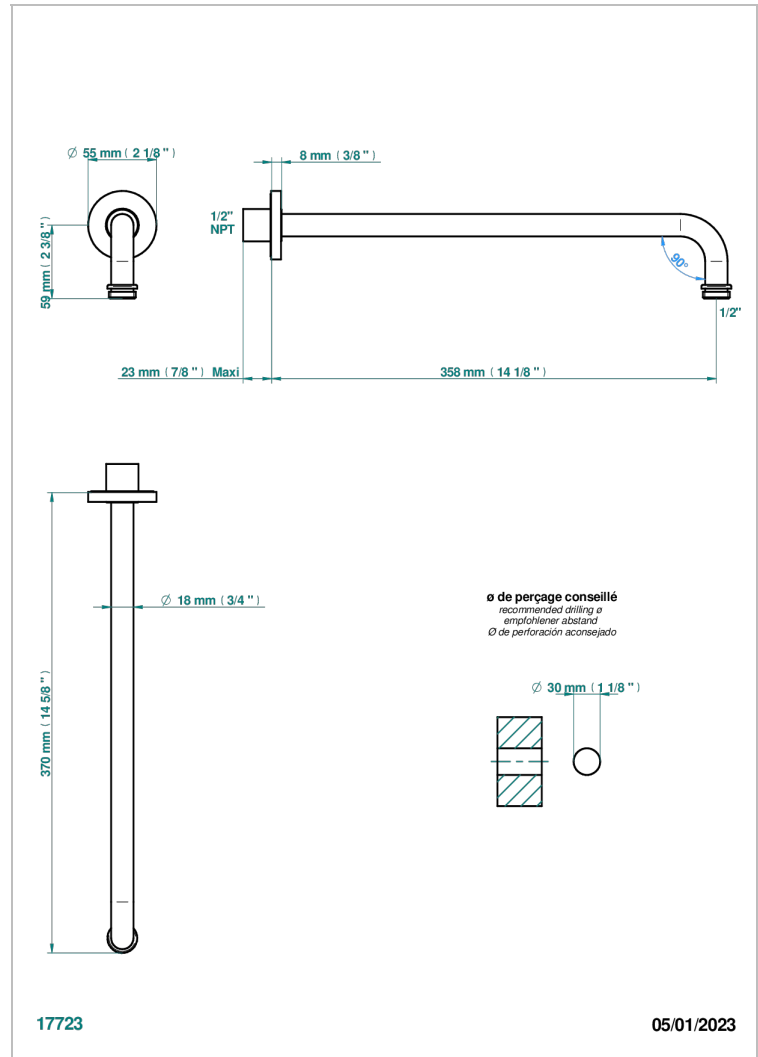

LE 11 WITH LEVER HANDLES

U2B-84BC/US

Horizontal shower arm, 90° 14" long

THG[®]
PARIS

CHARACTERISTIC

- Le 11 with lever handles
- Horizontal shower arm, 90° 14" long

AVAILABLE FINITIONS

Black ceram - D30
Blush PVD - H62
Brass color PVD - H49
Brown bronze color PVD - F33
Chrome polished - A02
Chrome polished / gold polished - G02

Copper antique matt, coated - H07
Gold color PVD - H52
Gold mat - F07
Gold polished - F01
Graphite PVD - H64
Light coated bronze - D01

Matt Umber PVD - H67
Matt blush PVD - H60
Matt brass color PVD - H50
Matt brown bronze color PVD - F34
Matt chrome (American satin) - C02
Matt gold color PVD - H53

Matt graphite PVD - H65
Matt nickel (American satin) - C01
Matt nickel color PVD - H56
Nickel antique / Sovereign - H28
Nickel color PVD - H55
Nickel polished - B01

Soft gold - F30
Soft matt gold - F31
Umber PVD - H66