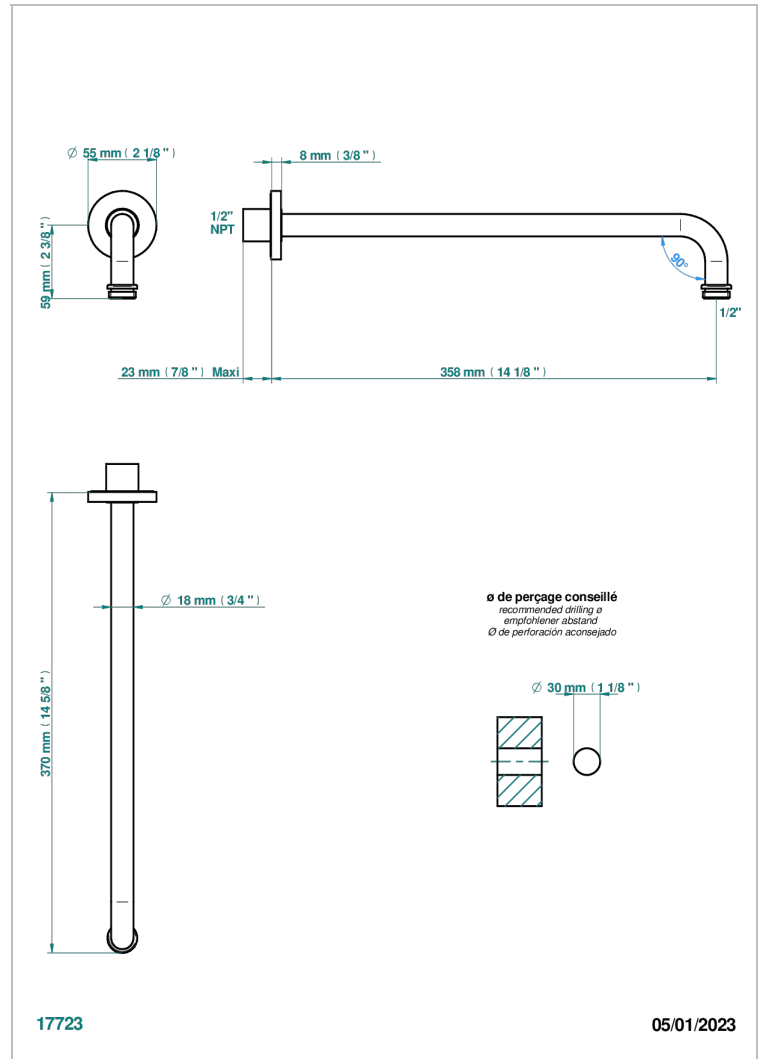

LE 11

U2A-84BC/US

Horizontal shower arm, 90° 14" long

CHARACTERISTIC

- Le 11
- Horizontal shower arm, 90° 14" long

AVAILABLE FINITIONS

Black ceram - D30
Blush PVD - H62
Brass color PVD - H49
Brown bronze color PVD - F33
Chrome polished - A02
Chrome polished / gold polished - G02

Copper antique matt, coated - H07
Gold color PVD - H52
Gold mat - F07
Gold polished - F01
Graphite PVD - H64
Light coated bronze - D01

Matt Umber PVD - H67
Matt blush PVD - H60
Matt brass color PVD - H50
Matt brown bronze color PVD - F34
Matt chrome (American satin) - C02
Matt gold color PVD - H53

Matt graphite PVD - H65
Matt nickel (American satin) - C01
Matt nickel color PVD - H56
Nickel antique / Sovereign - H28
Nickel color PVD - H55
Nickel polished - B01

Soft gold - F30
Soft matt gold - F31
Umber PVD - H66