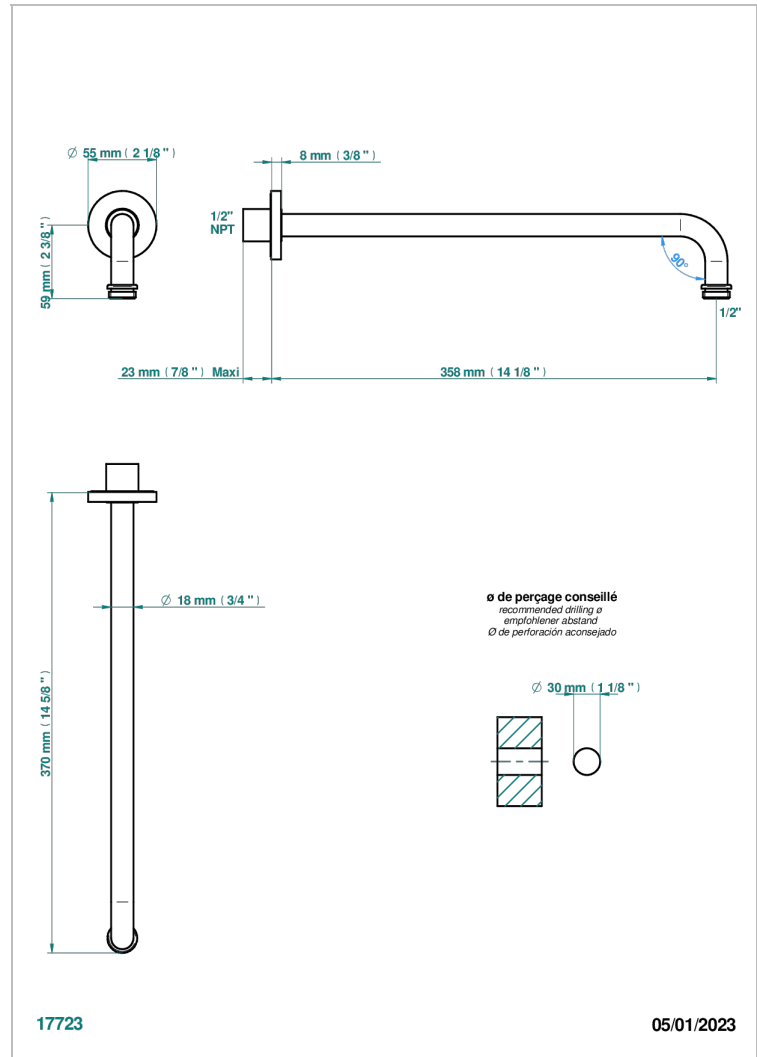

YOKO DELTA HOWLITE

G7W-84BC/US

Horizontal shower arm, 90° 14" long

CHARACTERISTIC

- Yoko Delta Howlite
- Horizontal shower arm, 90° 14" long

AVAILABLE FINITIONS

Black ceram - D30
Blush PVD - H62
Brass color PVD - H49
Brown bronze color PVD - F33
Chrome polished - A02
Gold color PVD - H52

Matt nickel color PVD - H56
Natural smoked Brass - A13
Nickel antique / Sovereign - H28
Nickel color PVD - H55
Nickel polished - B01
Soft gold - F30

Soft matt gold - F31
Umber PVD - H66