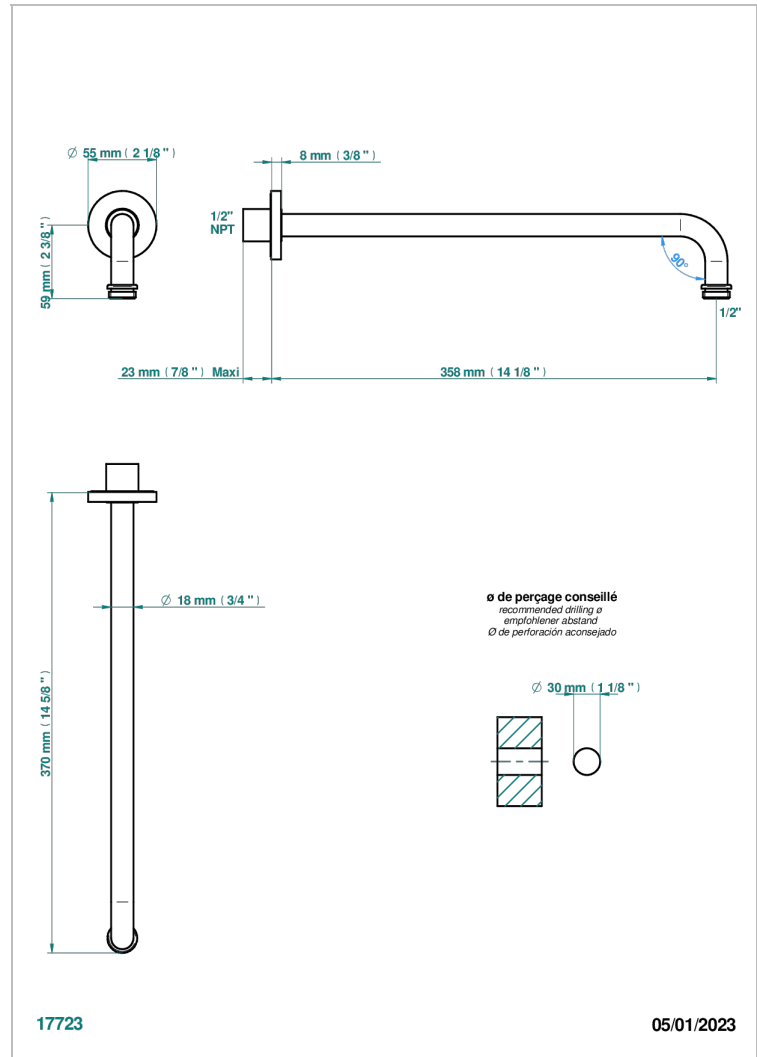

YOKO DELTA

G7V-84BC/US

Horizontal shower arm, 90° 14" long

THG[®]
PARIS

CHARACTERISTIC

- Yoko Delta
- Horizontal shower arm, 90° 14" long

AVAILABLE FINITIONS

Black ceram - D30
Blush PVD - H62
Brass color PVD - H49
Brown bronze color PVD - F33
Chrome polished - A02
Gold color PVD - H52

Matt nickel color PVD - H56
Natural smoked Brass - A13
Nickel antique / Sovereign - H28
Nickel color PVD - H55
Nickel polished - B01
Polished chrome with gold inlay - GA1

Soft gold - F30
Soft matt gold - F31
Umber PVD - H66