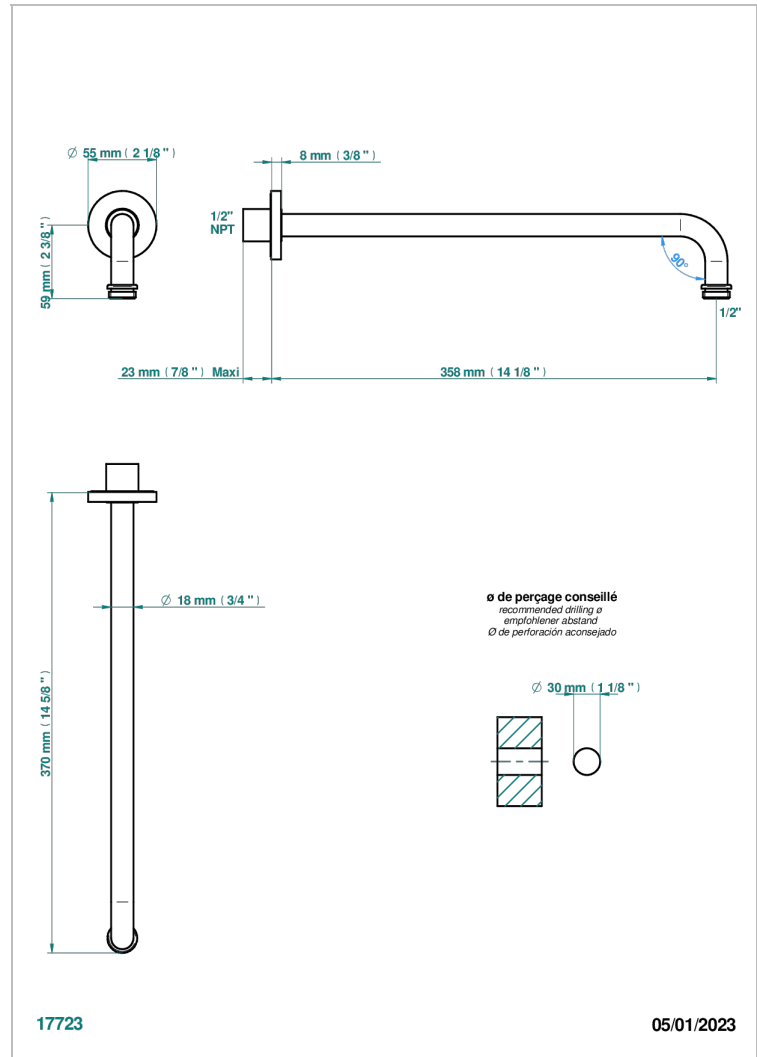

SPIRIT

G69-84BC/US

Horizontal shower arm, 90° 14" long

THG
PARIS

CHARACTERISTIC

- Spirit
- Horizontal shower arm, 90° 14" long

AVAILABLE FINITIONS

Black ceram - D30
Blush PVD - H62
Brass color PVD - H49
Brown bronze color PVD - F33
Chrome polished - A02
Chrome polished / gold polished - G02

Copper antique matt, coated - H07
Gold color PVD - H52
Gold mat - F07
Gold polished - F01
Graphite PVD - H64
Light coated bronze - D01

Matt Umber PVD - H67
Matt blush PVD - H60
Matt brass color PVD - H50
Matt brown bronze color PVD - F34
Matt chrome (American satin) - C02
Matt gold color PVD - H53

Matt graphite PVD - H65
Matt nickel (American satin) - C01
Matt nickel color PVD - H56
Natural smoked Brass - A13
Nickel antique / Sovereign - H28
Nickel color PVD - H55

Nickel polished - B01
Soft gold - F30
Soft matt gold - F31
Umber PVD - H66