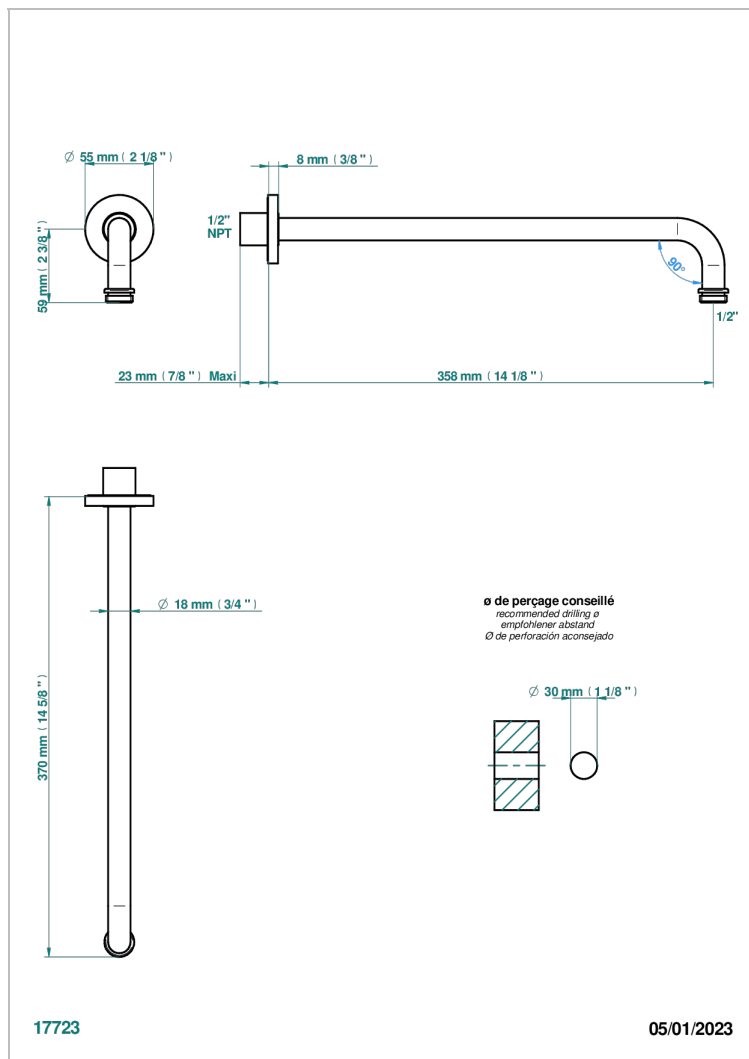

NANO WITH LEVER HANDLES

G5B-84BC/US

Horizontal shower arm, 90° 14" long

THG[®]
PARIS

CHARACTERISTIC

- Nano with lever handles
- Horizontal shower arm, 90° 14" long

AVAILABLE FINITIONS

Black ceram - D30
Chrome polished - A02
Chrome polished / gold polished - G02
Gold mat - F07
Gold polished - F01
Matt chrome (American satin) - C02

Matt nickel (American satin) - C01
Nickel antique / Sovereign - H28
Nickel polished - B01
Soft gold - F30
Soft matt gold - F31