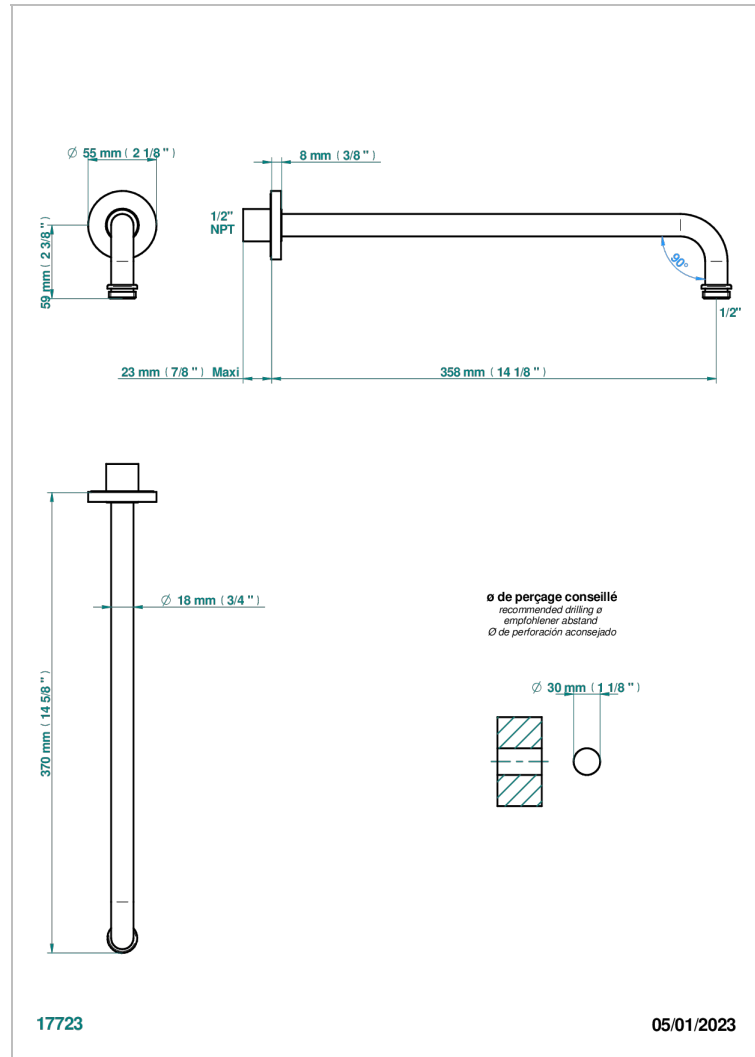

NANO

G5A-84BC/US

Horizontal shower arm, 90° 14" long

CHARACTERISTIC

- Nano
- Horizontal shower arm, 90° 14" long

AVAILABLE FINITIONS

Black ceram - D30
Chrome polished - A02
Chrome polished / gold polished - G02
Gold mat - F07
Gold polished - F01
Matt chrome (American satin) - C02

Matt nickel (American satin) - C01
Nickel antique / Sovereign - H28
Nickel polished - B01
Soft gold - F30
Soft matt gold - F31