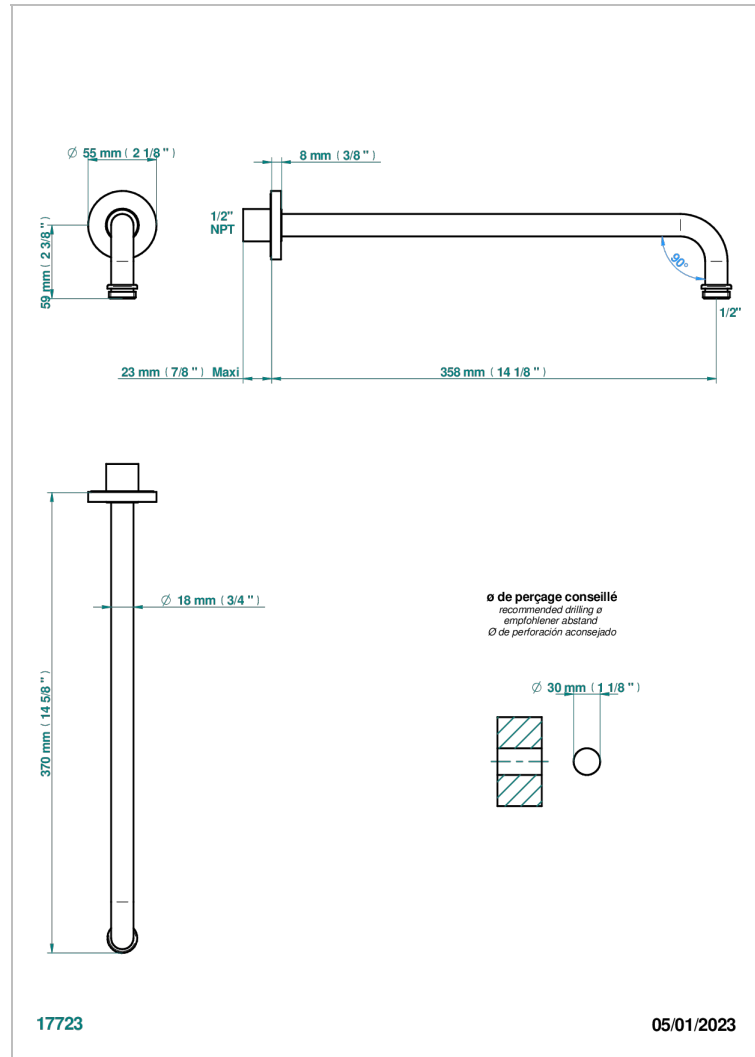

# SPIRIT WITH LEVER HANDLES

G58-84BC/US

Horizontal shower arm, 90° 14" long

17723

05/01/2023

## CHARACTERISTIC

- Spirit with lever handles
- Horizontal shower arm, 90° 14" long