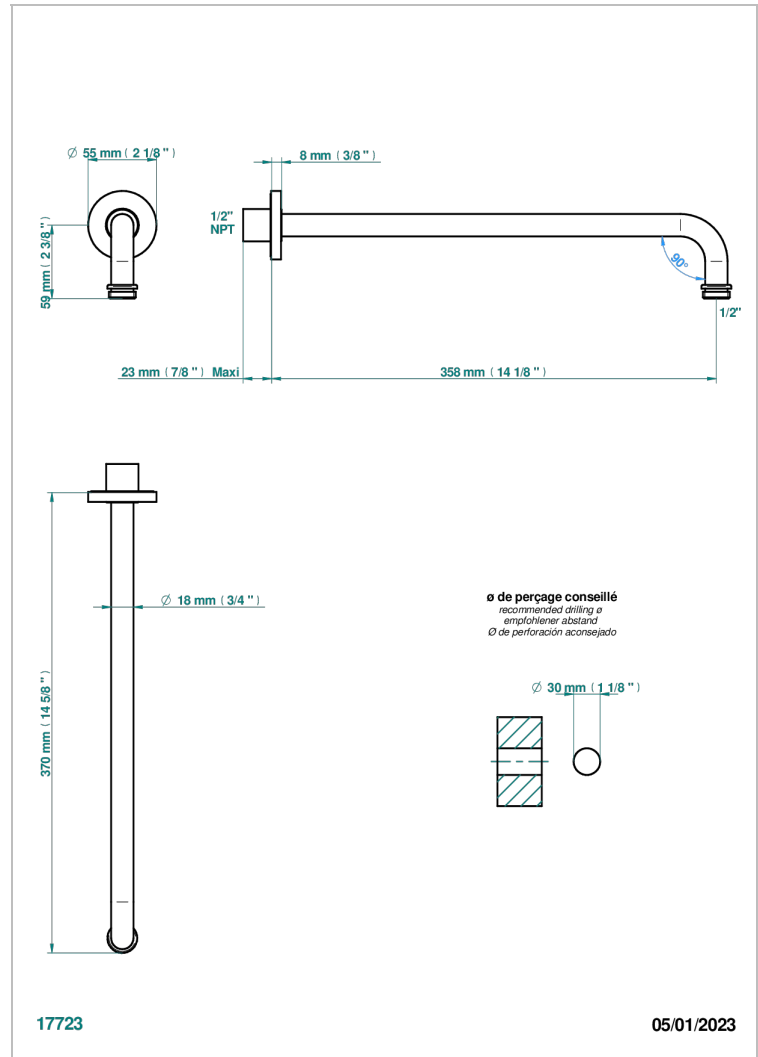

COLLECTION "O"

G4P-84BC/US

Horizontal shower arm, 90° 14" long

THG[®]
PARIS

CHARACTERISTIC

- Collection "O"
- Horizontal shower arm, 90° 14" long

AVAILABLE FINITIONS

Black ceram - D30
Blush PVD - H62
Brass color PVD - H49
Brown bronze color PVD - F33
Chrome polished - A02
Chrome polished / gold polished - G02

Copper antique matt, coated - H07
Gold color PVD - H52
Gold mat - F07
Gold polished - F01
Graphite PVD - H64
Light coated bronze - D01

Matt Umber PVD - H67
Matt blush PVD - H60
Matt brass color PVD - H50
Matt brown bronze color PVD - F34
Matt chrome (American satin) - C02
Matt gold color PVD - H53

Matt graphite PVD - H65
Matt nickel (American satin) - C01
Matt nickel color PVD - H56
Nickel antique / Sovereign - H28
Nickel color PVD - H55
Nickel polished - B01

Soft gold - F30
Soft matt gold - F31
Umber PVD - H66