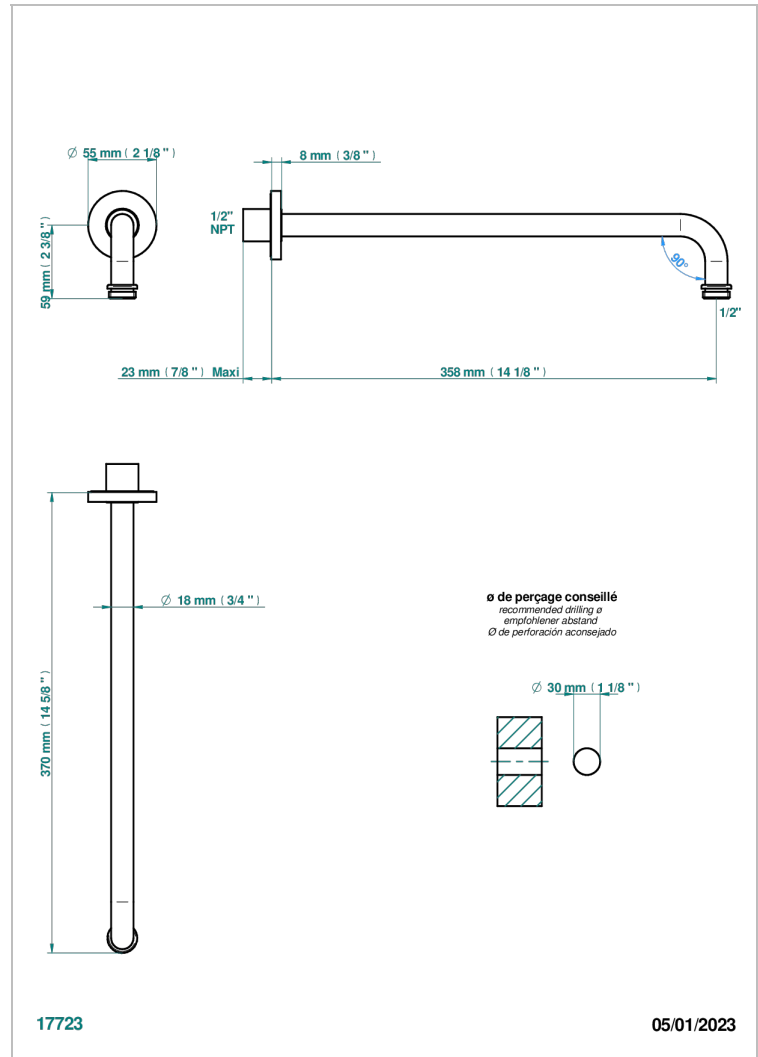

POMME CLEAR SATINY CRYSTAL

A42-84BC/US

Horizontal shower arm, 90° 14" long

THG[®]
PARIS

CHARACTERISTIC

- Pomme Clear satiny crystal
- Horizontal shower arm, 90° 14" long

AVAILABLE FINITIONS

Black ceram - D30
Blush PVD - H62
Brass color PVD - H49
Brown bronze color PVD - F33
Chrome polished - A02
Chrome polished / gold polished - G02

Copper antique matt, coated - H07
Gold color PVD - H52
Gold mat - F07
Gold polished - F01
Graphite PVD - H64
Light coated bronze - D01

Matt Umber PVD - H67
Matt blush PVD - H60
Matt brass color PVD - H50
Matt brown bronze color PVD - F34
Matt chrome (American satin) - C02
Matt gold color PVD - H53

Matt graphite PVD - H65
Matt nickel (American satin) - C01
Matt nickel color PVD - H56
Nickel antique / Sovereign - H28
Nickel color PVD - H55
Nickel polished - B01

Soft gold - F30
Soft matt gold - F31
Umber PVD - H66