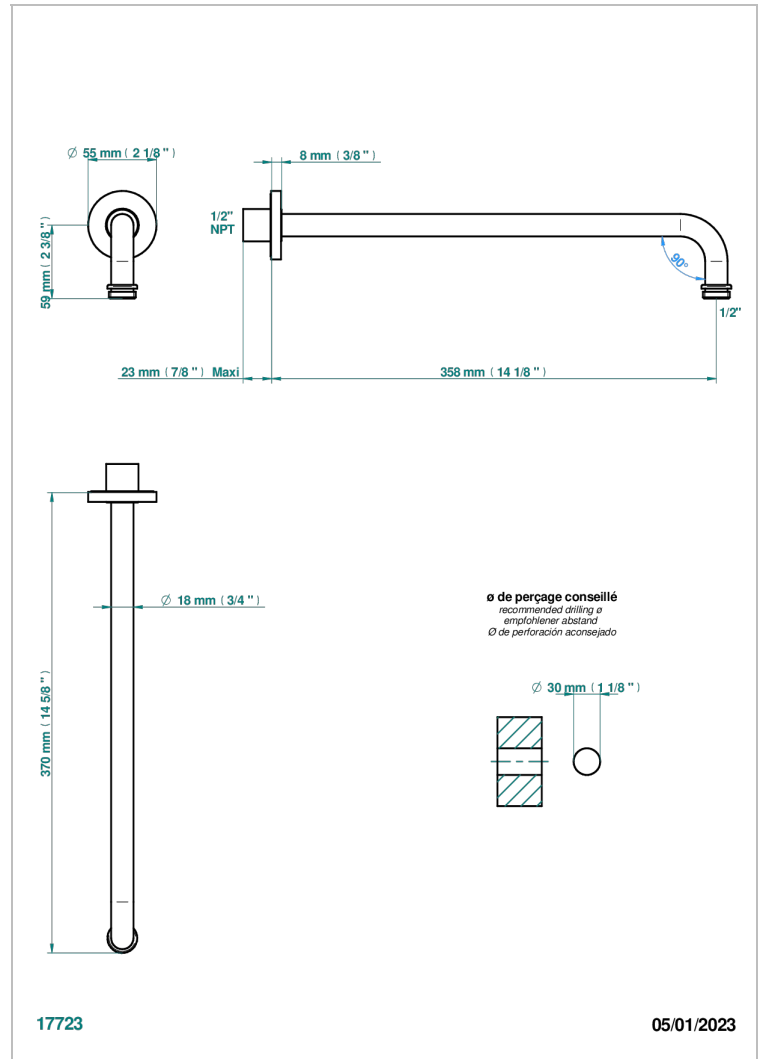

# MOSSI CLEAR CRYSTAL

A2N-84BC/US

Horizontal shower arm, 90° 14" long

THG<sup>®</sup>  
PARIS

## CHARACTERISTIC

- Mossi Clear crystal
- Horizontal shower arm, 90° 14" long