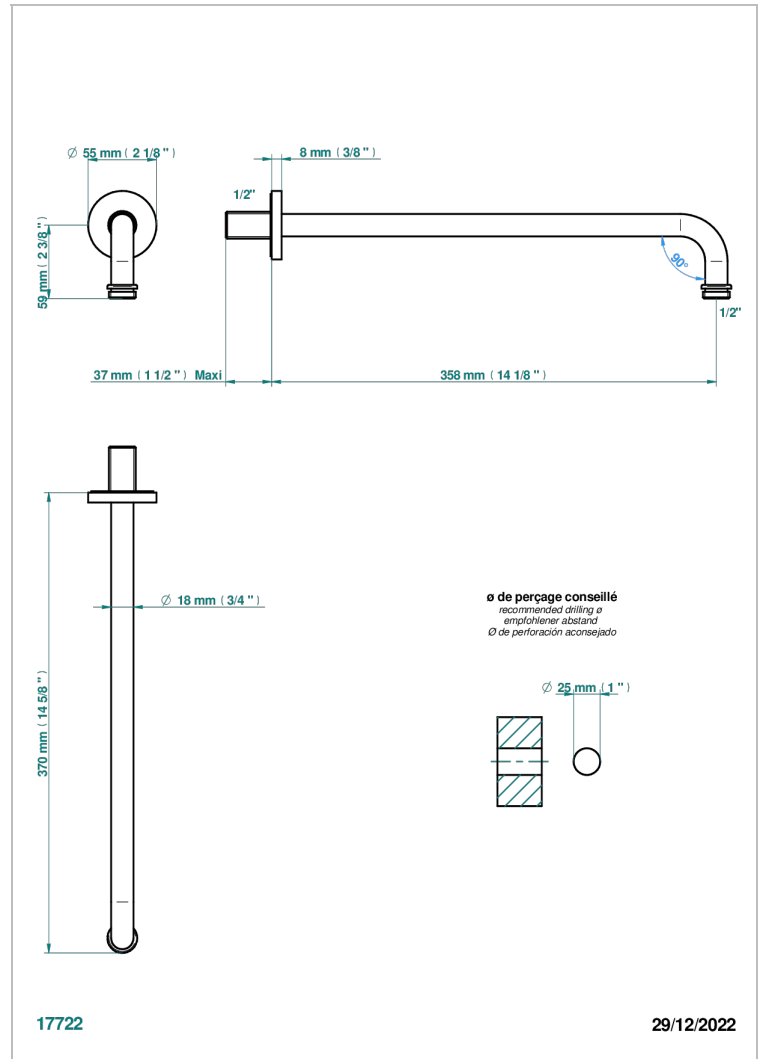

# SPIRIT WITH LEVER

G58-84BC

Wall mounted shower arm 1/2", length: 350 mm 90°

THG<sup>®</sup>  
PARIS

## CHARACTERISTIC

- Spirit with lever
- Wall mounted shower arm 1/2", length: 350 mm 90°