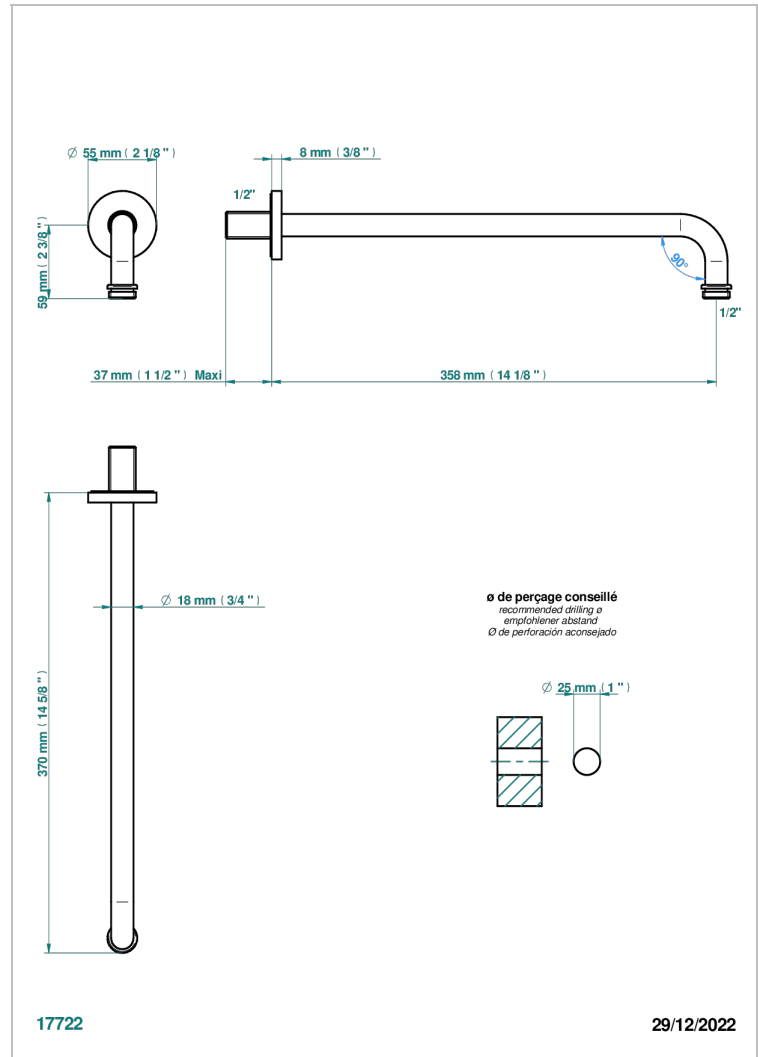

# COLLECTION "O"

G4P-84BC

Wall mounted shower arm 1/2", length: 350 mm 90°

THG<sup>®</sup>  
PARIS

## CHARACTERISTIC

- Collection "O"
- Wall mounted shower arm 1/2", length: 350 mm 90°