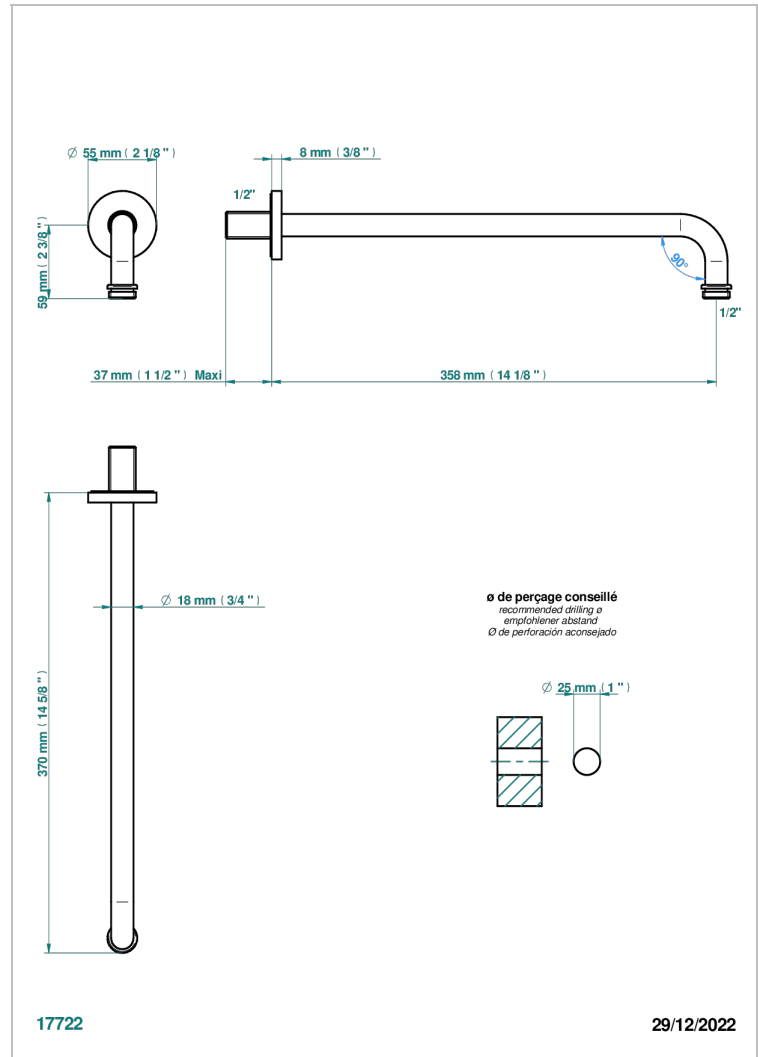

COLLECTION "O"

G4P-84BC

Wall mounted shower arm 1/2", length: 350 mm 90°

THG[®]
PARIS

CHARACTERISTIC

- Collection "O"
- Wall mounted shower arm 1/2", length: 350 mm 90°

AVAILABLE FINITIONS

Antique nickel - H28
Black ceram - D30
Blush PVD - H62
Brass color PVD - H49
Brown bronze color PVD - F33
Gold color PVD - H52

Nickel color PVD - H55
Polished chrome (color finish) - A02
Polished chrome / Polished gold (color finish) - G02
Polished gold (color finish) - F01
Polished nickel - B01
Soft gold - F30

Soft matt gold - F31
Umber PVD - H66
Varnished matt antique red copper (color finish) - H07