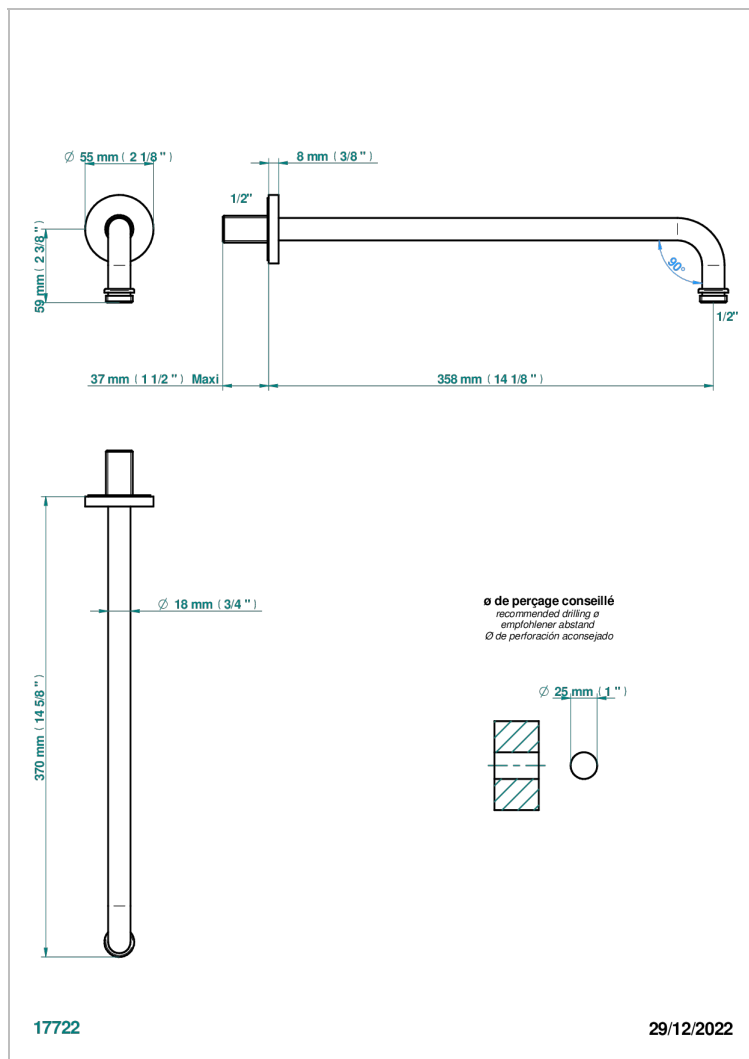

BAMBOU BLACK CRYSTAL

A33-84BC

Wall mounted shower arm 1/2", length: 350 mm 90°

THG[®]
PARIS

CHARACTERISTIC

- Bambou Black crystal
- Wall mounted shower arm 1/2", length: 350 mm 90°

AVAILABLE FINITIONS

Antique nickel - H28
Black ceram - D30
Blush PVD - H62
Brass color PVD - H49
Brown bronze color PVD - F33
Gold color PVD - H52

Nickel color PVD - H55
Polished chrome (color finish) - A02
Polished chrome / Polished gold (color finish) - G02
Polished gold (color finish) - F01
Polished nickel - B01
Soft gold - F30

Soft matt gold - F31
Umber PVD - H66
Varnished matt antique red copper (color finish) - H07