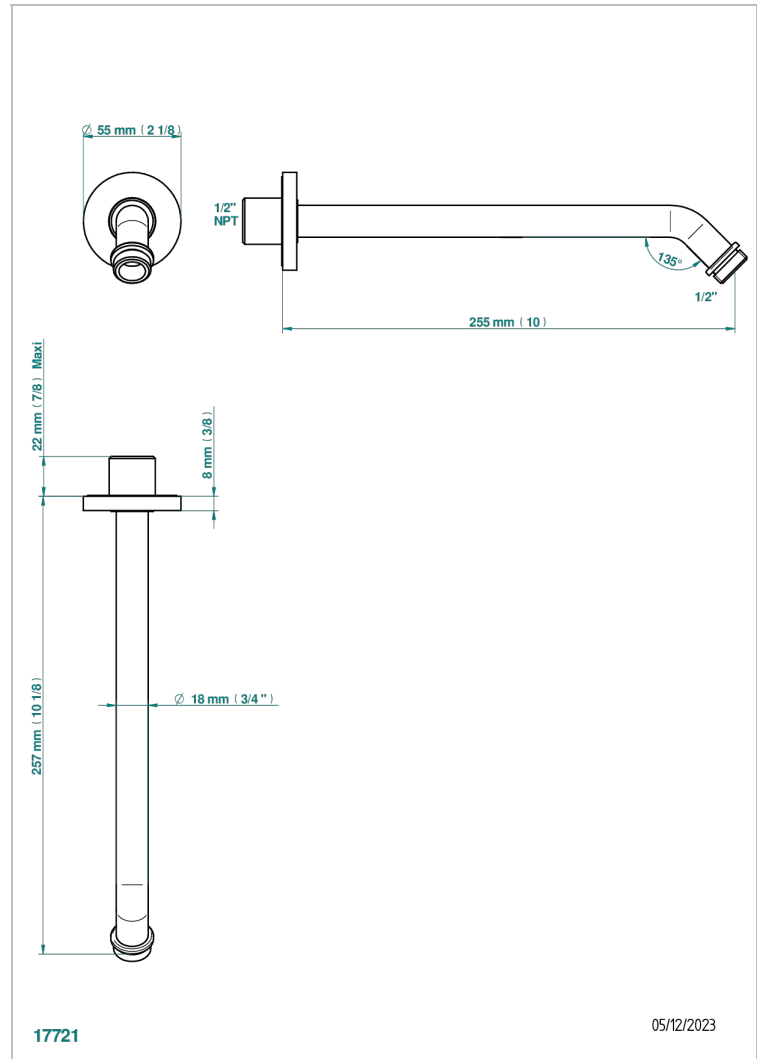

NEW ISLAND

U5N-84/US

Horizontal shower arm, 45°, lg: 10"

THG[®]
PARIS

CHARACTERISTIC

- New Island
- Horizontal shower arm, 45°, lg: 10"

AVAILABLE FINITIONS

Black ceram - D30
Blush PVD - H62
Brass color PVD - H49
Brown bronze color PVD - F33
Chrome polished - A02
Gold color PVD - H52

Matt nickel color PVD - H56
Nickel antique / Sovereign - H28
Nickel color PVD - H55
Nickel polished - B01
Soft matt gold - F31
Umber PVD - H66