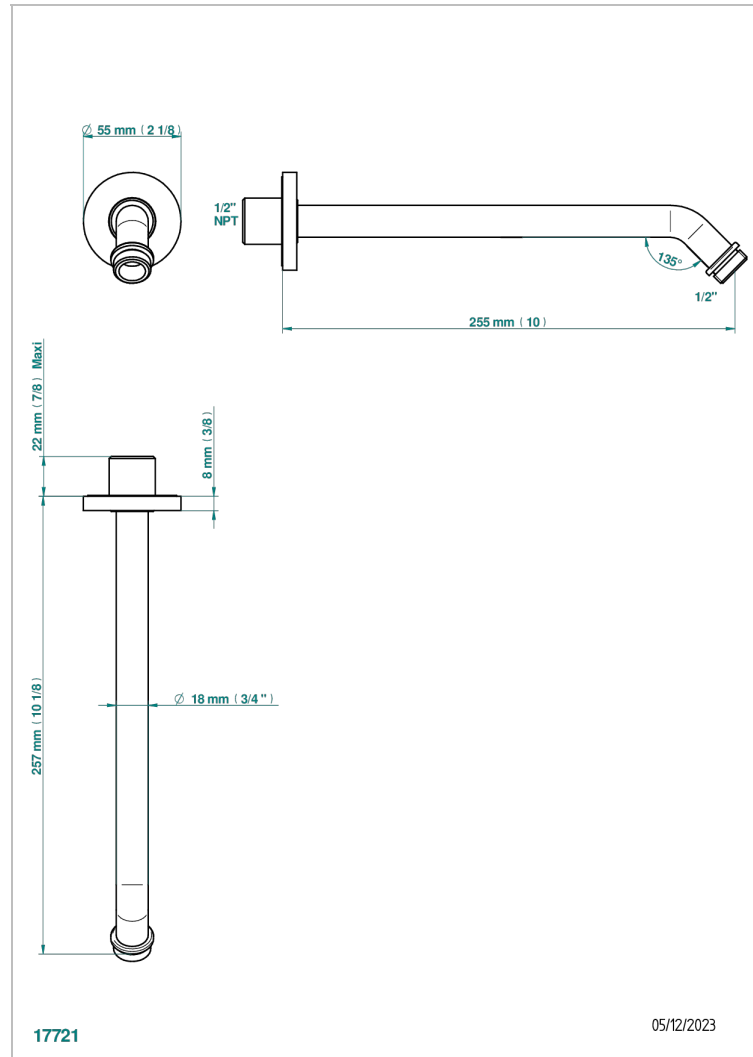

DIPLOMATE ROPED RINGS

U4C-84/US

Horizontal shower arm, 45°, lg: 10"

THG[®]
PARIS

CHARACTERISTIC

- Diplomat Roped rings
- Horizontal shower arm, 45°, lg: 10"

AVAILABLE FINITIONS

Black ceram - D30
Blush PVD - H62
Brass color PVD - H49
Brown bronze color PVD - F33
Chrome polished - A02
Chrome polished / gold polished - G02

Copper antique matt, coated - H07
Gold color PVD - H52
Gold mat - F07
Gold polished - F01
Graphite PVD - H64
Light coated bronze - D01

Matt Umber PVD - H67
Matt blush PVD - H60
Matt brass color PVD - H50
Matt brown bronze color PVD - F34
Matt chrome (American satin) - C02
Matt gold color PVD - H53