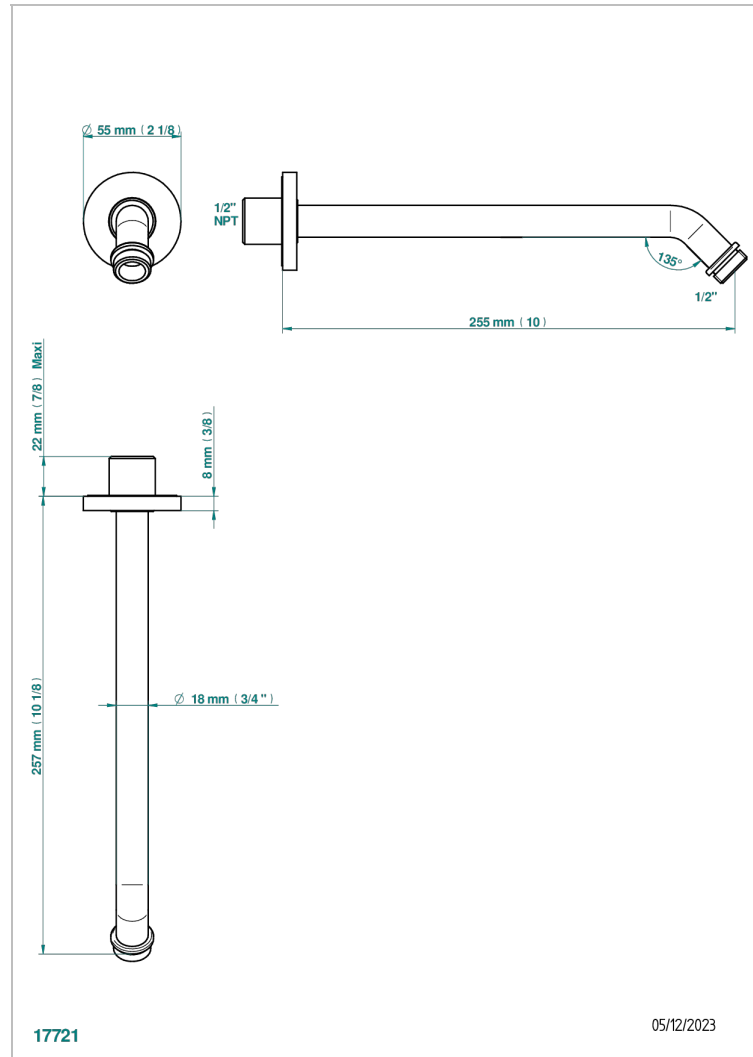

DIPLOMATE GROOVED RINGS

U4B-84/US

Horizontal shower arm, 45°, lg: 10"

THG[®]
PARIS

CHARACTERISTIC

- Diplomat Grooved rings
- Horizontal shower arm, 45°, lg: 10"

AVAILABLE FINITIONS

Black ceram - D30
Blush PVD - H62
Brass color PVD - H49
Brown bronze color PVD - F33
Chrome polished - A02
Chrome polished / gold polished - G02

Copper antique matt, coated - H07
Gold color PVD - H52
Gold mat - F07
Gold polished - F01
Graphite PVD - H64
Light coated bronze - D01

Matt Umber PVD - H67
Matt blush PVD - H60
Matt brass color PVD - H50
Matt brown bronze color PVD - F34
Matt chrome (American satin) - C02
Matt gold color PVD - H53