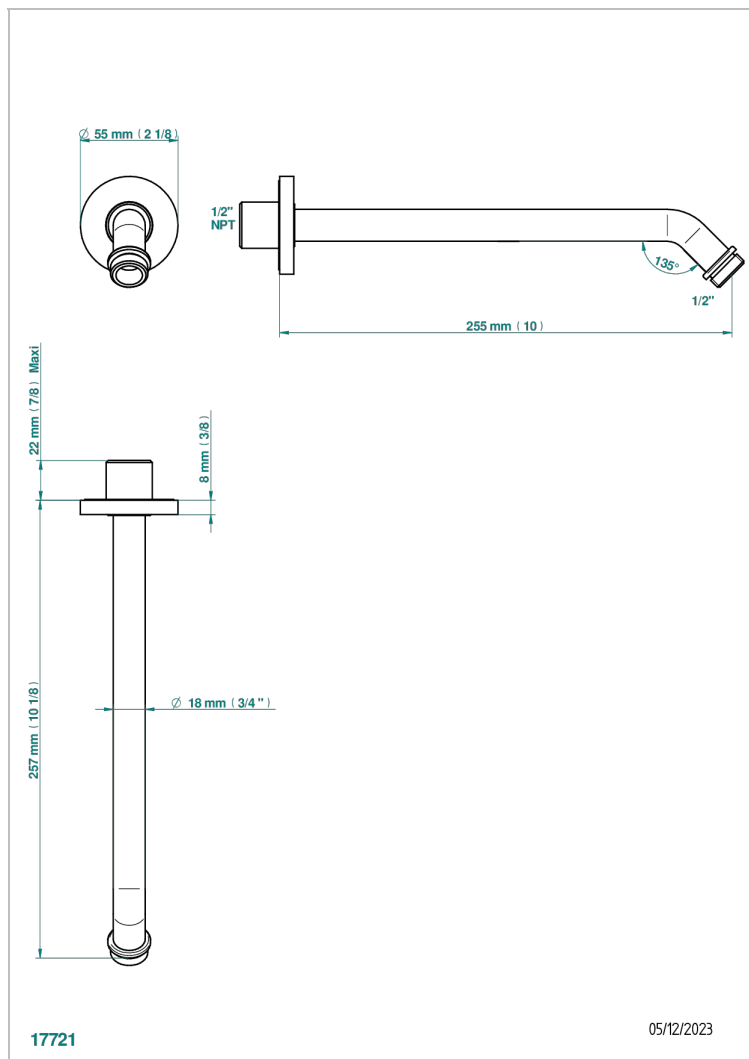

# DIPLOMATE SMOOTH RINGS

U4A-84/US

Horizontal shower arm, 45°, lg: 10"

THG<sup>®</sup>  
PARIS

## CHARACTERISTIC

- Diplomat Smooth rings
- Horizontal shower arm, 45°, lg: 10"