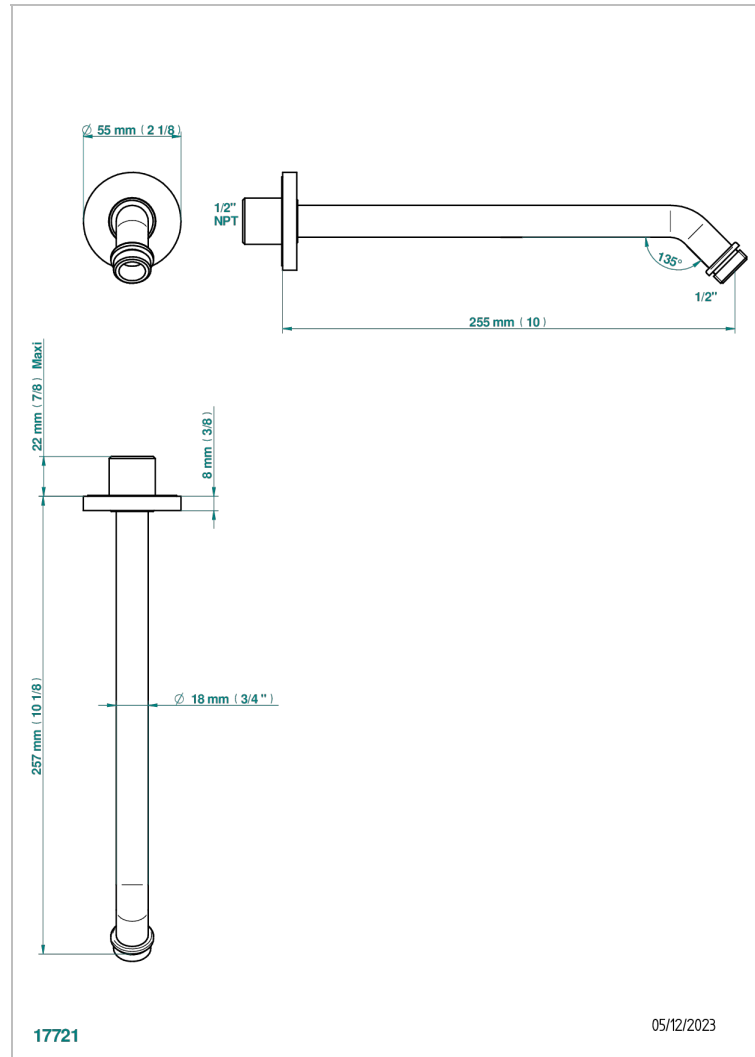

LE 11 WITH LEVER HANDLES

U2B-84/US

Horizontal shower arm, 45°, lg: 10"

THG[®]
PARIS

CHARACTERISTIC

- Le 11 with lever handles
- Horizontal shower arm, 45°, lg: 10"

AVAILABLE FINITIONS

Black ceram - D30
Blush PVD - H62
Brass color PVD - H49
Brown bronze color PVD - F33
Chrome polished - A02
Chrome polished / gold polished - G02

Copper antique matt, coated - H07
Gold color PVD - H52
Gold mat - F07
Gold polished - F01
Graphite PVD - H64
Light coated bronze - D01

Matt Umber PVD - H67
Matt blush PVD - H60
Matt brass color PVD - H50
Matt brown bronze color PVD - F34
Matt chrome (American satin) - C02
Matt gold color PVD - H53

Matt graphite PVD - H65
Matt nickel (American satin) - C01
Matt nickel color PVD - H56
Nickel antique / Sovereign - H28
Nickel color PVD - H55
Nickel polished - B01

Soft gold - F30
Soft matt gold - F31
Umber PVD - H66