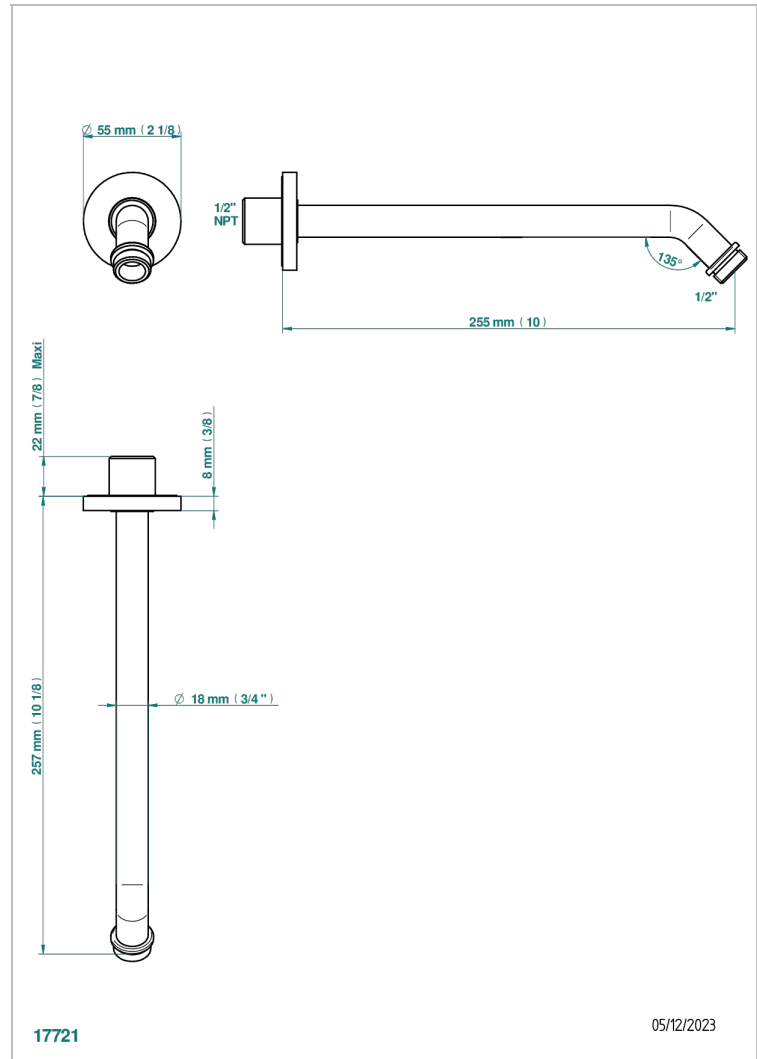

LE 11

U2A-84/US

Horizontal shower arm, 45°, lg: 10"

CHARACTERISTIC

- Le 11
- Horizontal shower arm, 45°, lg: 10"

AVAILABLE FINITIONS

Black ceram - D30
Blush PVD - H62
Brass color PVD - H49
Brown bronze color PVD - F33
Chrome polished - A02
Chrome polished / gold polished - G02