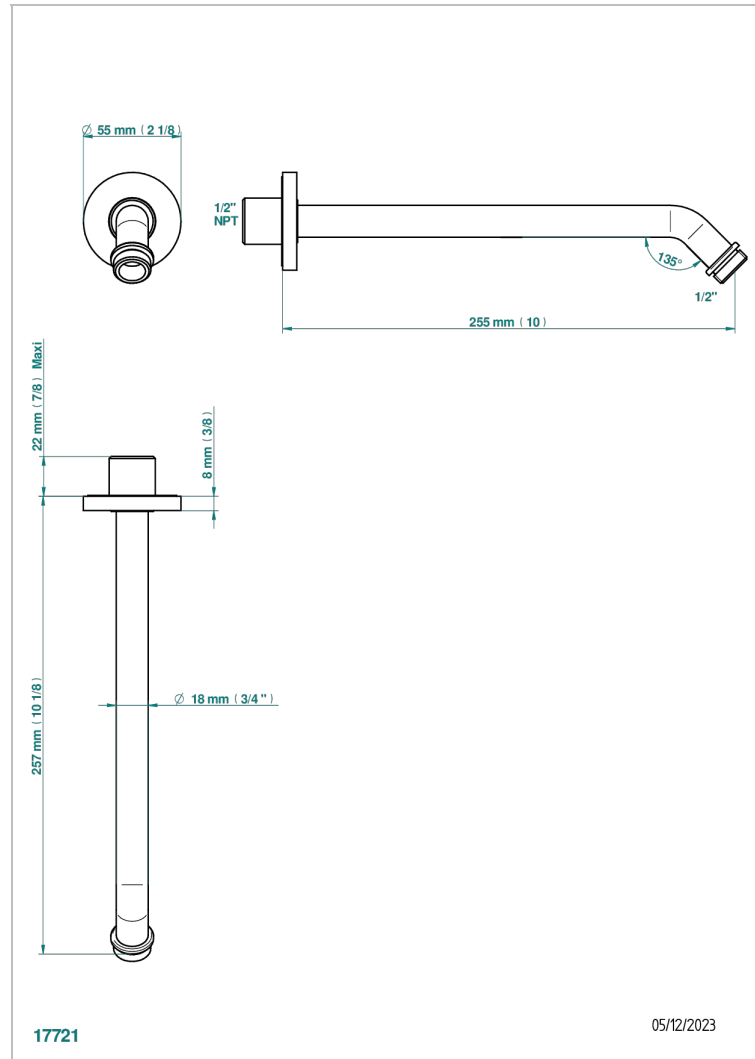

SPIRIT

G69-84/US

Horizontal shower arm, 45°, lg: 10"

CHARACTERISTIC

- Spirit
- Horizontal shower arm, 45°, lg: 10"

AVAILABLE FINITIONS

Black ceram - D30
Blush PVD - H62
Brass color PVD - H49
Brown bronze color PVD - F33
Chrome polished - A02
Chrome polished / gold polished - G02