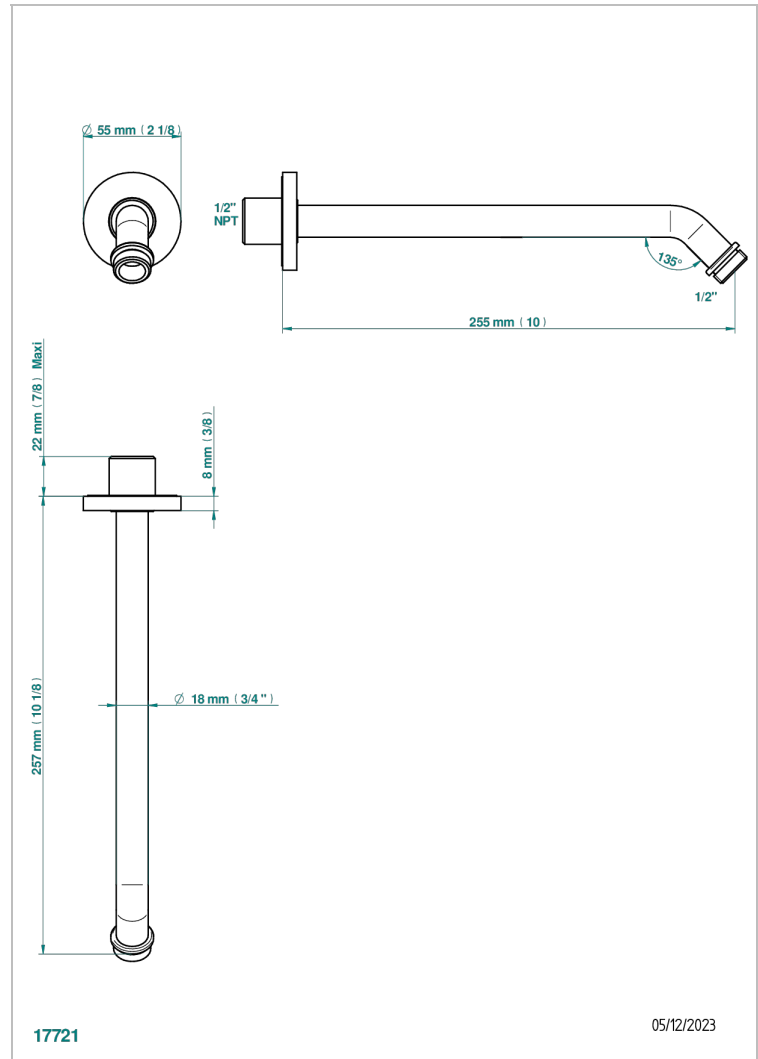

NANO WITH LEVER HANDLES

G5B-84/US

Horizontal shower arm, 45°, lg: 10"

THG[®]
PARIS

CHARACTERISTIC

- Nano with lever handles
- Horizontal shower arm, 45°, lg: 10"

AVAILABLE FINITIONS

Black ceram - D30
Chrome polished - A02
Chrome polished / gold polished - G02
Gold mat - F07
Gold polished - F01
Matt chrome (American satin) - C02

Matt nickel (American satin) - C01
Nickel antique / Sovereign - H28
Nickel polished - B01
Soft gold - F30
Soft matt gold - F31